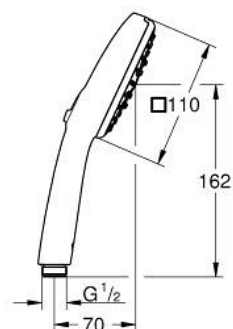

## 27 572 003 TEMPESTA CUBE 110 HAND SHOWER 3 SPRAYS

### PRODUCT DESCRIPTION

- Colour: chrome
- 3 načina pršenja: Rain, Jet, Massage
- maximum flow rate (at 3 bar): 13.5 l/min
- GROHE SmartSwitch - easily rotate the dial to enjoy your preferred spray option
- GROHE DreamSpray - perfect spray pattern
- GROHE LongLife finish
- GROHE SpeedClean - effortless limescale removal
- Inner WaterGuide - inner insulation for surface protection
- ShockProof silicone ring prevents damages caused by shower falling
- universal mounting system, fitting all standard shower hoses
- min. recommended pressure 1.0 bar
- suitable for instantaneous heater
- professional edition

## 27 572 003 TEMPESTA CUBE 110 HAND SHOWER 3 SPRAYS

**SPARE PARTS**, julij 2021 – now

1: Dirt strainer (Spare part-nr. 0700200M)