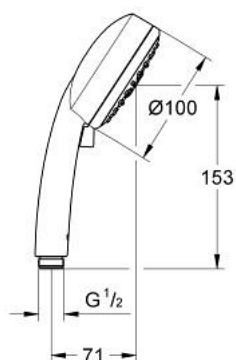

27 573 002 TEMPESTA COSMOPOLITAN 100 HAND SHOWER 4 SPRAYS

PRODUCT DESCRIPTION

- Colour: chrome
- spray patterns: GROHE Rain O², Rain, Massage, Jet
- GROHE DreamSpray - perfect spray pattern
- GROHE LongLife finish
- GROHE SpeedClean - effortless limescale removal
- Inner WaterGuide - inner insulation for surface protection
- universal mounting system, fitting all standard shower hoses
- suitable for instantaneous heater
- min. recommended pressure 1.0 bar

27 573 002 TEMPESTA COSMOPOLITAN 100 HAND SHOWER 4 SPRAYS

SPARE PARTS, marec 2017 – now

1: Dirt strainer (Spare part-nr. 0700200M)