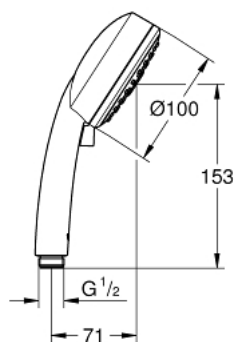

27 574 002 TEMPESTA COSMOPOLITAN 100 HAND SHOWER 3 SPRAYS

PRODUCT DESCRIPTION

- Colour: chrome
- spray patterns: GROHE Rain O², Rain, Massage
- 9.5 l/min flow limiter
- GROHE DreamSpray - perfect spray pattern
- GROHE LongLife finish
- GROHE SpeedClean - effortless limescale removal
- Inner WaterGuide - inner insulation for surface protection
- universal mounting system, fitting all standard shower hoses
- suitable for instantaneous heater
- min. recommended pressure 1.0 bar

27 574 002 TEMPESTA COSMOPOLITAN 100 HAND SHOWER 3 SPRAYS

SPARE PARTS, marec 2017 – now

1: Dirt strainer (Spare part-nr. 0700200M)