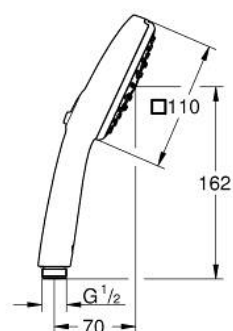

27 574 003 TEMPESTA CUBE 110 HAND SHOWER 3 SPRAYS

PRODUCT DESCRIPTION

- Colour: chrome
- 3 načina pršenja: Rain, Jet, Massage
- maximum flow rate (at 3 bar): 7.4 l/min
- GROHE EcoJoy - Less water, perfect flow
- GROHE SmartSwitch - easily rotate the dial to enjoy your preferred spray option
- GROHE DreamSpray - perfect spray pattern
- GROHE LongLife finish
- GROHE SpeedClean - effortless limescale removal
- Inner WaterGuide - inner insulation for surface protection
- ShockProof silicone ring prevents damages caused by shower falling
- universal mounting system, fitting all standard shower hoses
- min. recommended pressure 1.0 bar
- suitable for instantaneous heater
- professional edition

Pure Freude
an Wasser

27 574 003 TEMPESTA CUBE 110 HAND SHOWER 3 SPRAYS

SPARE PARTS, julij 2021 – now

1: Dirt strainer (Spare part-nr. 0700200M)