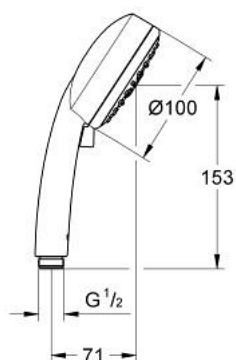

27 575 002 TEMPESTA COSMOPOLITAN 100 HAND SHOWER 4 SPRAYS

PRODUCT DESCRIPTION

- Colour: chrome
- spray patterns: GROHE Rain O², Rain, Massage, Jet
- 9.5 l/min flow limiter
- GROHE DreamSpray - perfect spray pattern
- GROHE LongLife finish
- GROHE SpeedClean - effortless limescale removal
- Inner WaterGuide - inner insulation for surface protection
- universal mounting system, fitting all standard shower hoses
- suitable for instantaneous heater
- min. recommended pressure 1.0 bar

27 575 002 TEMPESTA COSMOPOLITAN 100 HAND SHOWER 4 SPRAYS

SPARE PARTS, marec 2017 – now

1: Dirt strainer (Spare part-nr. 0700200M)