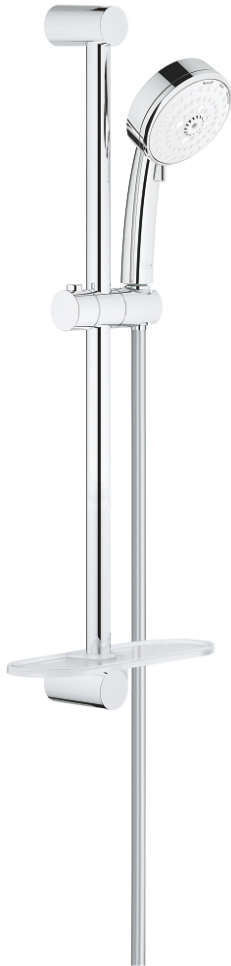

27 576 002 TEMPESTA COSMOPOLITAN 100 SHOWER SET 3 SPRAYS

PRODUCT DESCRIPTION

- Colour: chrome
- consisting of:
 - hand shower (27 574)
 - shower rail 600 mm
 - shower hose Relaxaflex 1750 mm 1/2" x 1/2" (28 154)
 - GROHE EasyReach tray (27 596)
 - 9.5 l/min flow limiter
 - GROHE DreamSpray - perfect spray pattern
 - GROHE LongLife finish
 - GROHE SpeedClean - effortless limescale removal
 - Inner WaterGuide - inner insulation for surface protection
 - suitable for instantaneous heater
 - min. recommended pressure 1.0 bar