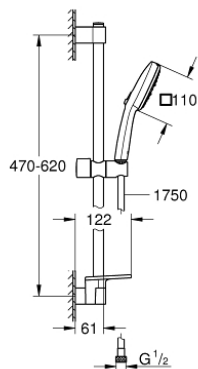

## 27 576 003 TEMPESTA CUBE 110 SHOWER RAIL SET 3 SPRAYS

### PRODUCT DESCRIPTION

- Colour: chrome
- consisting of:
  - hand shower Tempesta Cube 110 (27 574)
  - spray patterns: Jet, Rain, Massage
  - maximum flow rate (at 3 bar): 7.4 l/min
  - shower rail, 600 mm (27 523)
  - shower hose Relexaflex 1750 mm 1/2" x 1/2" (28 154)
  - GROHE EasyReach tray (26 770)
  - GROHE EcoJoy - Less water, perfect flow
  - GROHE SmartSwitch - easily rotate the dial to enjoy your preferred spray option
  - GROHE DreamSpray - perfect spray pattern
  - GROHE LongLife finish
- Flexible Installation - 1 adjustable bracket for existing drill holes
- adjustable rail holder (turn and glide shower holder)
- GROHE SpeedClean - effortless limescale removal
- Inner WaterGuide - inner insulation for surface protection
- ShockProof silicone ring prevents damages caused by shower falling
- min. recommended pressure 1.0 bar
- suitable for instantaneous heater
- professional edition

### SPARE PARTS, november 2021 – now

- 1: Shower rail holder (Spare part-nr. 48607000)
- 2: Glide element (Spare part-nr. 48609000)
- 3: Shower rail holder (Spare part-nr. 48608000)
- 4: Dirt strainer (Spare part-nr. 0700200M)
- 5: GROHE EasyReach tray (Spare part-nr. 26770001)
- 6: Compensation disc (Spare part-nr. 48543001)\*