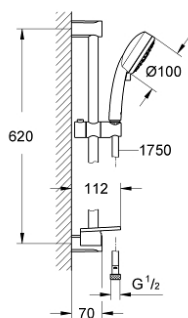

## 27 577 002 TEMPESTA COSMOPOLITAN 100 SHOWER RAIL SET 4 SPRAYS

### PRODUCT DESCRIPTION

- Colour: chrome
- consisting of:
  - hand shower (27 575)
  - shower rail, 600 mm (27 521)
  - shower hose Relaxaflex 1750 mm 1/2" x 1/2" (28 154)
  - GROHE EasyReach tray (27 596)
  - 9.5 l/min flow limiter
  - GROHE DreamSpray - perfect spray pattern
  - GROHE LongLife finish
  - GROHE SpeedClean - effortless limescale removal
  - Inner WaterGuide - inner insulation for surface protection
  - suitable for instantaneous heater
  - min. recommended pressure 1.0 bar

### SPARE PARTS, marec 2017 – now

- 1: Shower rail holder (Spare part-nr. 48095000)
  - 2: Glide element (Spare part-nr. 12140000)
  - 3: GROHE EasyReach tray (Spare part-nr. 27596000)
  - 4: Dirt strainer (Spare part-nr. 0700200M)
  - 5: Compensation disc (Spare part-nr. 48051000)\*
- \* Optional accessories