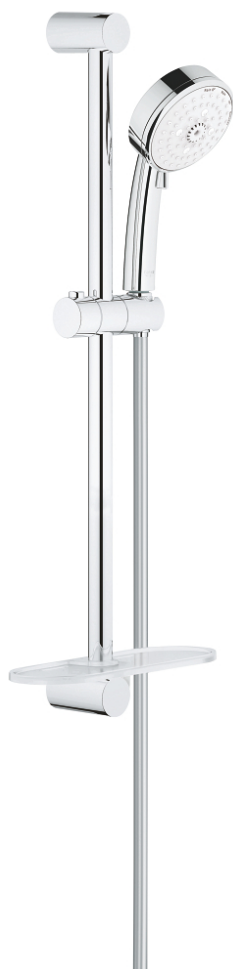

## 27 577 002 TEMPESTA COSMOPOLITAN 100 SHOWER RAIL SET 4 SPRAYS

### PRODUCT DESCRIPTION

- Colour: chrome
- consisting of:
  - hand shower (27 575)
  - shower rail, 600 mm (27 521)
  - shower hose Relaxaflex 1750 mm 1/2" x 1/2" (28 154)
  - GROHE EasyReach tray (27 596)
  - 9.5 l/min flow limiter
  - GROHE DreamSpray - perfect spray pattern
  - GROHE LongLife finish
  - GROHE SpeedClean - effortless limescale removal
  - Inner WaterGuide - inner insulation for surface protection
  - suitable for instantaneous heater
  - min. recommended pressure 1.0 bar

### SPARE PARTS, marec 2017 – now

- 1: Shower rail holder (Spare part-nr. 48095000)
  - 2: Glide element (Spare part-nr. 12140000)
  - 3: GROHE EasyReach tray (Spare part-nr. 27596000)
  - 4: Dirt strainer (Spare part-nr. 0700200M)
  - 5: Compensation disc (Spare part-nr. 48051000)\*
- \* Optional accessories