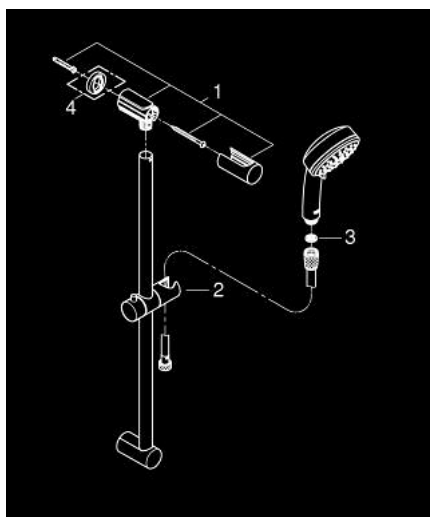

27 578 002 TEMPESTA COSMOPOLITAN 100 SHOWER RAIL SET 2 SPRAYS

PRODUCT DESCRIPTION

- Colour: chrome
- consisting of:
 - hand shower (27 571)
 - shower rail, 600 mm (27 521)
 - shower hose Relaxaflex 1750 mm 1/2" x 1/2" (28 154)
 - GROHE DreamSpray - perfect spray pattern
 - GROHE LongLife finish
 - GROHE SpeedClean - effortless limescale removal
 - Inner WaterGuide - inner insulation for surface protection
 - suitable for instantaneous heater
 - min. recommended pressure 1.0 bar

27 578 002 TEMPESTA COSMOPOLITAN 100 SHOWER RAIL SET 2 SPRAYS

SPARE PARTS, marec 2017 – now

- 1: Shower rail holder (Spare part-nr. 48092000)
- 2: Glide element (Spare part-nr. 48093000)
- 3: Dirt strainer (Spare part-nr. 0700200M)
- 4: Compensation disc (Spare part-nr. 48051000)*