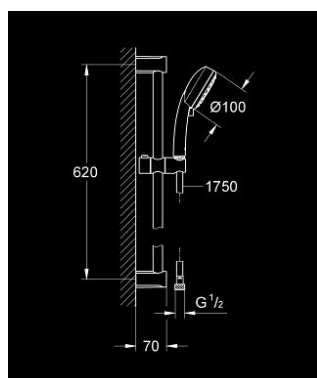

27 578 002 TEMPESTA COSMOPOLITAN 100 SHOWER RAIL SET 2 SPRAYS

PRODUCT DESCRIPTION

- Colour: chrome
- consisting of:
 - hand shower (27 571)
 - shower rail, 600 mm (27 521)
 - shower hose Relaxaflex 1750 mm 1/2" x 1/2" (28 154)
 - GROHE DreamSpray - perfect spray pattern
 - GROHE LongLife finish
 - GROHE SpeedClean - effortless limescale removal
 - Inner WaterGuide - inner insulation for surface protection
 - suitable for instantaneous heater
 - min. recommended pressure 1.0 bar

27 578 002 TEMPESTA COSMOPOLITAN 100 SHOWER RAIL SET 2 SPRAYS

SPARE PARTS, marec 2017 – now

- 1: Shower rail holder (Spare part-nr. 48092000)
- 2: Glide element (Spare part-nr. 48093000)
- 3: Dirt strainer (Spare part-nr. 0700200M)
- 4: Compensation disc (Spare part-nr. 48051000)*