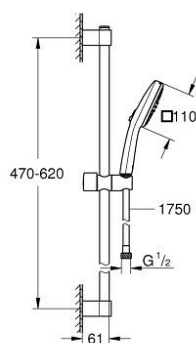

27 578 003 TEMPESTA CUBE 110 SHOWER RAIL SET 2 SPRAYS

PRODUCT DESCRIPTION

- Colour: chrome
- consisting of:
 - hand shower Tempesta Cube 110 (27 571)
 - spray patterns: Rain, Jet
 - maximum flow rate (at 3 bar): 13.5 l/min
 - shower rail, 600 mm (27 523)
 - shower hose Relexaflex 1750 mm 1/2" x 1/2" (28 154)
 - GROHE SmartSwitch - easily rotate the dial to enjoy your preferred spray option
 - GROHE DreamSpray - perfect spray pattern
 - GROHE LongLife finish
- Flexible Installation - 1 adjustable bracket for existing drill holes
- adjustable rail holder (turn and glide shower holder)
- GROHE SpeedClean - effortless limescale removal
- Inner WaterGuide - inner insulation for surface protection
- ShockProof silicone ring prevents damages caused by shower falling
- min. recommended pressure 1.0 bar
- suitable for instantaneous heater
- professional edition

27 578 003 TEMPESTA CUBE 110 SHOWER RAIL SET 2 SPRAYS

SPARE PARTS, april 2020 – now

- 1: Shower rail holder (Spare part-nr. 48607000)
 - 2: Glide element (Spare part-nr. 48609000)
 - 3: Shower rail holder (Spare part-nr. 48608000)
 - 4: Dirt strainer (Spare part-nr. 0700200M)
 - 5: Compensation disc (Spare part-nr. 48543001)*
- * Optional accessories