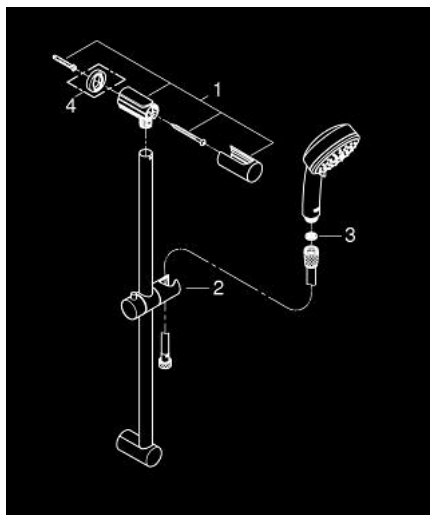

27 578 20E TEMPESTA COSMOPOLITAN 100 SHOWER RAIL SET 2 SPRAYS

PRODUCT DESCRIPTION

- Colour: chrome
- consisting of:
 - hand shower Tempesta Cosmopolitan 100 (27 571 20E)
 - shower rail, 600 mm (27 521)
 - shower hose Relaxaflex 1750 mm 1/2" x 1/2" (28 154)
 - GROHE EcoJoy 5.7 l/min flow limiter
 - GROHE DreamSpray - perfect spray pattern
 - GROHE LongLife finish
 - GROHE SpeedClean - effortless limescale removal
 - Inner WaterGuide - inner insulation for surface protection
- suitable for instantaneous heater
- min. recommended pressure 1.0 bar

27 578 20E TEMPESTA COSMOPOLITAN 100 SHOWER RAIL SET 2 SPRAYS

SPARE PARTS, marec 2017 – now

- 1: Shower rail holder (Spare part-nr. 48092000)
- 2: Glide element (Spare part-nr. 48093000)
- 3: Dirt strainer (Spare part-nr. 0700200M)
- 4: Compensation disc (Spare part-nr. 48051000)*