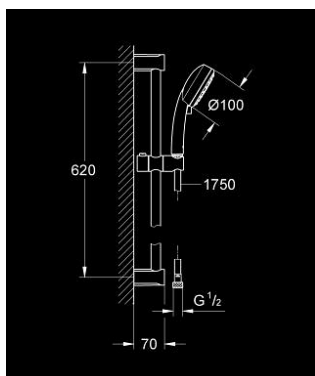

27 578 20E TEMPESTA COSMOPOLITAN 100 SHOWER RAIL SET 2 SPRAYS

PRODUCT DESCRIPTION

- Colour: chrome
- consisting of:
 - hand shower Tempesta Cosmopolitan 100 (27 571 20E)
 - shower rail, 600 mm (27 521)
 - shower hose Relaxaflex 1750 mm 1/2" x 1/2" (28 154)
 - GROHE EcoJoy 5.7 l/min flow limiter
 - GROHE DreamSpray - perfect spray pattern
 - GROHE LongLife finish
 - GROHE SpeedClean - effortless limescale removal
 - Inner WaterGuide - inner insulation for surface protection
- suitable for instantaneous heater
- min. recommended pressure 1.0 bar

27 578 20E TEMPESTA COSMOPOLITAN 100 SHOWER RAIL SET 2 SPRAYS

SPARE PARTS, marec 2017 – now

- 1: Shower rail holder (Spare part-nr. 48092000)
- 2: Glide element (Spare part-nr. 48093000)
- 3: Dirt strainer (Spare part-nr. 0700200M)
- 4: Compensation disc (Spare part-nr. 48051000)*