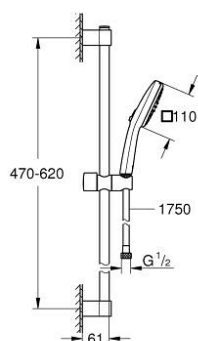

27 578 30E TEMPESTA CUBE 110 SHOWER RAIL SET 2 SPRAYS

PRODUCT DESCRIPTION

- Colour: chrome
- consisting of:
 - hand shower Tempesta Cube 110 (27 571)
 - spray patterns: Rain, Jet
 - maximum flow rate (at 3 bar): 5.6 l/min
 - shower rail, 600 mm (27 523)
 - shower hose Relexaflex 1750 mm 1/2" x 1/2" (28 154)
 - GROHE SmartSwitch - easily rotate the dial to enjoy your preferred spray option
 - GROHE DreamSpray - perfect spray pattern
 - GROHE LongLife finish
- Flexible Installation - 1 adjustable bracket for existing drill holes
- adjustable rail holder (turn and glide shower holder)
- GROHE SpeedClean - effortless limescale removal
- Inner WaterGuide - inner insulation for surface protection
- ShockProof silicone ring prevents damages caused by shower falling
- min. recommended pressure 1.0 bar
- suitable for instantaneous heater
- professional edition

27 578 30E TEMPESTA CUBE 110 SHOWER RAIL SET 2 SPRAYS

SPARE PARTS, april 2020 – now

- 1: Shower rail holder (Spare part-nr. 48607000)
 - 2: Glide element (Spare part-nr. 48609000)
 - 3: Shower rail holder (Spare part-nr. 48608000)
 - 4: Dirt strainer (Spare part-nr. 0700200M)
 - 5: Compensation disc (Spare part-nr. 48543001)*
- * Optional accessories