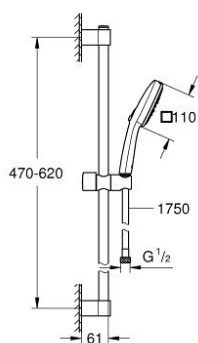

## 27 579 003 TEMPESTA CUBE 110 SHOWER RAIL SET 3 SPRAYS

### PRODUCT DESCRIPTION

- Colour: chrome
- consisting of:
  - hand shower Tempesta Cube 110 (27 574)
  - spray patterns: Jet, Rain, Massage
  - maximum flow rate (at 3 bar): 7.4 l/min
  - shower rail, 600 mm (27 523)
  - shower hose Relexaflex 1750 mm 1/2" x 1/2" (28 154)
  - GROHE EcoJoy - Less water, perfect flow
  - GROHE SmartSwitch - easily rotate the dial to enjoy your preferred spray option
  - GROHE DreamSpray - perfect spray pattern
  - GROHE LongLife finish
- Flexible Installation - 1 adjustable bracket for existing drill holes
- adjustable rail holder (turn and glide shower holder)
- GROHE SpeedClean - effortless limescale removal
- Inner WaterGuide - inner insulation for surface protection
- ShockProof silicone ring prevents damages caused by shower falling
- min. recommended pressure 1.0 bar
- suitable for instantaneous heater
- professional edition