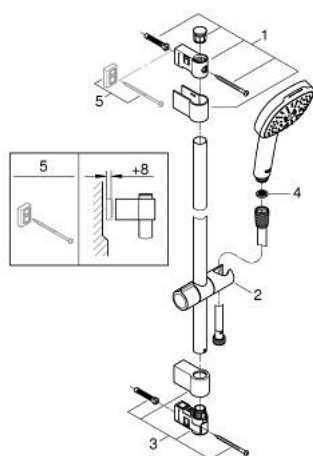

## 27 579 003 TEMPESTA CUBE 110 SHOWER RAIL SET 3 SPRAYS

### PRODUCT DESCRIPTION

- Colour: chrome
- consisting of:
  - hand shower Tempesta Cube 110 (27 574)
  - spray patterns: Jet, Rain, Massage
  - maximum flow rate (at 3 bar): 7.4 l/min
  - shower rail, 600 mm (27 523)
  - shower hose Relexaflex 1750 mm 1/2" x 1/2" (28 154)
  - GROHE EcoJoy - Less water, perfect flow
  - GROHE SmartSwitch - easily rotate the dial to enjoy your preferred spray option
  - GROHE DreamSpray - perfect spray pattern
  - GROHE LongLife finish
- Flexible Installation - 1 adjustable bracket for existing drill holes
- adjustable rail holder (turn and glide shower holder)
- GROHE SpeedClean - effortless limescale removal
- Inner WaterGuide - inner insulation for surface protection
- ShockProof silicone ring prevents damages caused by shower falling
- min. recommended pressure 1.0 bar
- suitable for instantaneous heater
- professional edition

### SPARE PARTS, november 2021 – now

- 1: Shower rail holder (Spare part-nr. 48607000)
  - 2: Glide element (Spare part-nr. 48609000)
  - 3: Shower rail holder (Spare part-nr. 48608000)
  - 4: Dirt strainer (Spare part-nr. 0700200M)
  - 5: Compensation disc (Spare part-nr. 48543001)\*
- \* Optional accessories