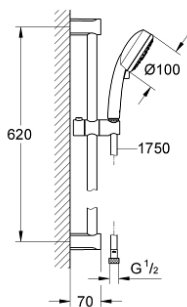

27 580 002 TEMPESTA COSMOPOLITAN 100 SHOWER RAIL SET 4 SPRAYS

PRODUCT DESCRIPTION

- Colour: chrome
- consisting of:
 - hand shower Tempesta Cosmopolitan 100 (27 575)
 - shower rail, 600 mm (27 521)
 - shower hose Relaxaflex 1750 mm 1/2" x 1/2" (28 154)
 - 9.5 l/min flow limiter
 - GROHE DreamSpray - perfect spray pattern
 - GROHE LongLife finish
 - GROHE SpeedClean - effortless limescale removal
 - Inner WaterGuide - inner insulation for surface protection
- suitable for instantaneous heater
- min. recommended pressure 1.0 bar

27 580 002 TEMPESTA COSMOPOLITAN 100 SHOWER RAIL SET 4 SPRAYS

SPARE PARTS, marec 2017 – now

- 1: Shower rail holder (Spare part-nr. 48095000)
- 2: Glide element (Spare part-nr. 12140000)
- 3: Dirt strainer (Spare part-nr. 0700200M)
- 4: Compensation disc (Spare part-nr. 48051000)*