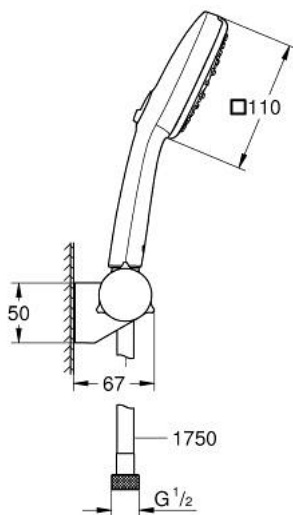

27 584 003 TEMPESTA CUBE 110 WALL HOLDER SET 3 SPRAYS

PRODUCT DESCRIPTION

- Colour: chrome
- consisting of:
 - hand shower Tempesta Cube 110 (27 574)
 - spray patterns: Jet, Rain, Massage
 - maximum flow rate (at 3 bar): 7.4 l/min
 - wall shower holder adjustable (27 595)
- shower hose Relexaflex 1750 mm 1/2" x 1/2" (28 154)
- GROHE EcoJoy - Less water, perfect flow
- GROHE SmartSwitch - easily rotate the dial to enjoy your preferred spray option
- GROHE DreamSpray - perfect spray pattern
- GROHE LongLife finish
- GROHE SpeedClean - effortless limescale removal
- Inner WaterGuide - inner insulation for surface protection
- ShockProof silicone ring prevents damages caused by shower falling
- min. recommended pressure 1.0 bar
- suitable for instantaneous heater
- professional edition

27 584 003 TEMPESTA CUBE 110 WALL HOLDER SET 3 SPRAYS

SPARE PARTS, november 2021 – now

1: Dirt strainer (Spare part-nr. 0700200M)

2: Cap (Spare part-nr. 1029380000)