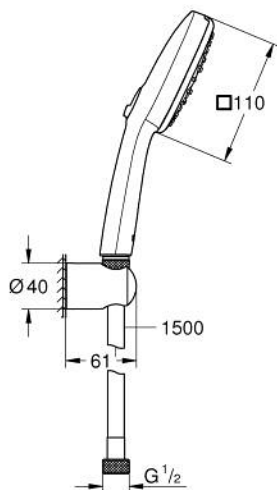

27 588 003 TEMPESTA CUBE 110 WALL HOLDER SET 3 SPRAYS

PRODUCT DESCRIPTION

- Colour: chrome
- consisting of:
 - hand shower Tempesta Cube 110 (27 574)
 - spray patterns: Jet, Rain, Massage
 - maximum flow rate (at 3 bar): 7.4 l/min
 - wall shower holder Tempesta, non-adjustable (28 605)
 - Relaxaflex hose 1500 mm 1/2" x 1/2" (28 151)
 - GROHE EcoJoy - Less water, perfect flow
 - GROHE SmartSwitch - easily rotate the dial to enjoy your preferred spray option
 - GROHE DreamSpray - perfect spray pattern
 - GROHE LongLife finish
 - GROHE SpeedClean - effortless limescale removal
 - Inner WaterGuide - inner insulation for surface protection
 - ShockProof silicone ring prevents damages caused by shower falling
 - min. recommended pressure 1.0 bar
 - suitable for instantaneous heater
 - professional edition

27 588 003 TEMPESTA CUBE 110 WALL HOLDER SET 3 SPRAYS

SPARE PARTS, november 2021 – now

1: Dirt strainer (Spare part-nr. 0700200M)