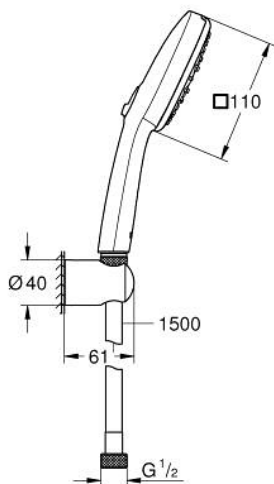

## 27 588 243 3 TEMPESTA CUBE 110 WALL HOLDER SET 3 SPRAYS

### PRODUCT DESCRIPTION

- Colour: Matte Black
- consisting of:
  - hand shower Tempesta Cube 110
  - spray patterns: Jet, Rain, Massage
  - maximum flow rate (at 3 bar): 7.4 l/min
  - wall shower holder Tempesta, non-adjustable (28 605)
  - shower hose Relaxaflex 1500 mm 1/2" x 1/2"
  - GROHE EcoJoy - Less water, perfect flow
  - GROHE SmartSwitch - easily rotate the dial to enjoy your preferred spray option
  - GROHE DreamSpray - perfect spray pattern
  - GROHE SpeedClean - effortless limescale removal
  - Inner WaterGuide - inner insulation for surface protection
  - ShockProof silicone ring prevents damages caused by shower falling
  - min. recommended pressure 1.0 bar
  - suitable for instantaneous heater
  - professional edition

## 27 588 243 3 TEMPESTA CUBE 110 WALL HOLDER SET 3 SPRAYS

**SPARE PARTS**, november 2023 – now

1: Dirt strainer (Spare part-nr. 0700200M)