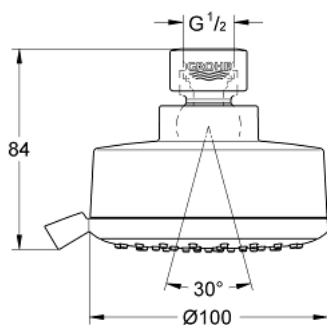

## 27 591 001 TEMPESTA COSMOPOLITAN 100 HEAD SHOWER 4 SPRAYS

### PRODUCT DESCRIPTION

- Colour: chrome
- spray patterns: GROHE Rain O<sup>2</sup>, Rain, Massage, Jet
- maximum flow rate (at 3 bar): 8.5 l/min
- ball joint ± 15° rotatable
- connection thread 1/2"
- GROHE EcoJoy - Less water, perfect flow
- GROHE DreamSpray - perfect spray pattern
- GROHE LongLife finish
- GROHE SpeedClean - effortless limescale removal
- Inner WaterGuide - inner insulation for surface protection
- suitable for instantaneous heater
- min. recommended pressure 1.0 bar

## 27 591 001 TEMPESTA COSMOPOLITAN 100 HEAD SHOWER 4 SPRAYS

**SPARE PARTS**, marec 2017 – now

1: Fibre seal  $\varnothing$  18,5 x  $\varnothing$  12 x 2 (Spare part-nr. 0138900M)

2: Dirt strainer (Spare part-nr. 48007000)