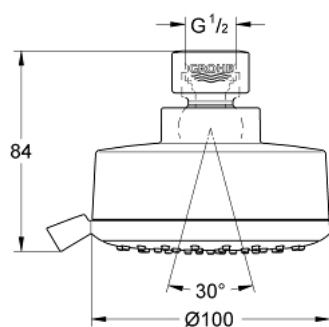

27 591 001 TEMPESTA COSMOPOLITAN 100 HEAD SHOWER 4 SPRAYS

PRODUCT DESCRIPTION

- Colour: chrome
- spray patterns: GROHE Rain O², Rain, Massage, Jet
- maximum flow rate (at 3 bar): 8.5 l/min
- ball joint ± 15° rotatable
- connection thread 1/2"
- GROHE DreamSpray - perfect spray pattern
- GROHE LongLife finish
- GROHE SpeedClean - effortless limescale removal
- Inner WaterGuide - inner insulation for surface protection
- suitable for instantaneous heater
- min. recommended pressure 1.0 bar

27 591 001 TEMPESTA COSMOPOLITAN 100 HEAD SHOWER 4 SPRAYS

SPARE PARTS, marec 2017 – now

1: Fibre seal \varnothing 18,5 x \varnothing 12 x 2 (Spare part-nr. 0138900M)

2: Dirt strainer (Spare part-nr. 48007000)