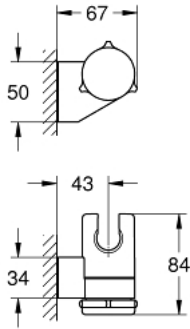

27 595 000 TEMPESTA WALL HAND SHOWER HOLDER

PRODUCT DESCRIPTION

- Colour: chrome
- adjustable
- GROHE LongLife finish

27 595 000 TEMPESTA WALL HAND SHOWER HOLDER

SPARE PARTS, avgust 2010 – now

1: Cover cap (Spare part-nr. 45652P00)