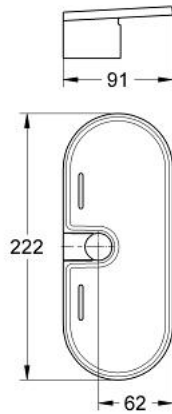

27 596 000 **GROHE EASYREACH TRAY**

PRODUCT DESCRIPTION

- Colour:
- acrylic
- for Tempesta and Euphoria shower rails Ø 22 mm