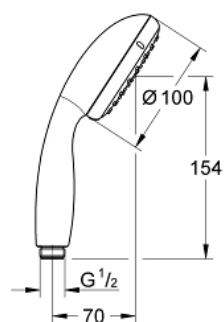

## 27 597 001 TEMPESTA 100 HAND SHOWER 2 SPRAYS

### PRODUCT DESCRIPTION

- Colour: chrome
- spray patterns: Rain, Jet
- GROHE DreamSpray - perfect spray pattern
- GROHE LongLife finish
- GROHE SpeedClean - effortless limescale removal
- Inner WaterGuide - inner insulation for surface protection
- ShockProof silicone ring prevents damages caused by shower falling
- universal mounting system, fitting all standard shower hoses
- suitable for instantaneous heater
- min. recommended pressure 1.0 bar

## 27 597 001 TEMPESTA 100 HAND SHOWER 2 SPRAYS

**SPARE PARTS**, junij 2013 – now

1: Dirt strainer (Spare part-nr. 0700200M)