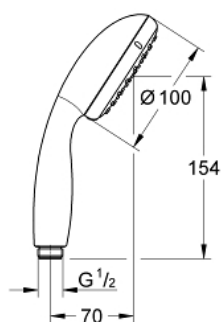

27 597 10E TEMPESTA 100 HAND SHOWER 2 SPRAYS

PRODUCT DESCRIPTION

- Colour: chrome
- spray patterns: Rain, Jet
- GROHE EcoJoy 5.7 l/min flow limiter
- GROHE DreamSpray - perfect spray pattern
- GROHE LongLife finish
- GROHE SpeedClean - effortless limescale removal
- Inner WaterGuide - inner insulation for surface protection
- ShockProof silicone ring prevents damages caused by shower falling
- universal mounting system, fitting all standard shower hoses
- suitable for instantaneous heater
- min. recommended pressure 1.0 bar

27 597 10E TEMPESTA 100 HAND SHOWER 2 SPRAYS

SPARE PARTS, junij 2013 – now

1: Dirt strainer (Spare part-nr. 0700200M)