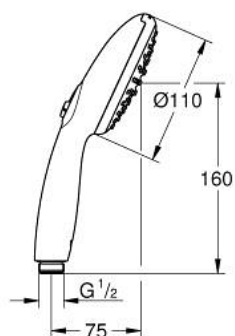

27 597 30E TEMPESTA 110 HAND SHOWER 2 SPRAYS

PRODUCT DESCRIPTION

- Colour: chrome
- spray patterns: Rain, Jet
- maximum flow rate (at 3 bar): 5.6 l/min
- GROHE SmartSwitch - easily rotate the dial to enjoy your preferred spray option
- GROHE DreamSpray - perfect spray pattern
- GROHE LongLife finish
- GROHE SpeedClean - effortless limescale removal
- Inner WaterGuide - inner insulation for surface protection
- ShockProof silicone ring prevents damages caused by shower falling
- universal mounting system, fitting all standard shower hoses
- min. recommended pressure 1.0 bar
- suitable for instantaneous heater
- professional edition

27 597 30E TEMPESTA 110 HAND SHOWER 2 SPRAYS

SPARE PARTS, april 2020 – now

1: Dirt strainer (Spare part-nr. 0700200M)