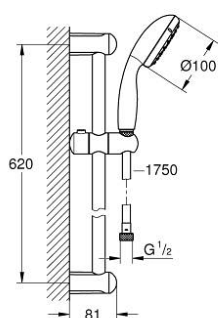

27 598 001 TEMPESTA 100 SHOWER RAIL SET 2 SPRAYS

PRODUCT DESCRIPTION

- Colour: chrome
- consisting of:
 - hand shower Tempesta 100 II (27 597)
 - shower rail, 600 mm (27 523)
 - shower hose Relaxaflex 1750 mm 1/2" x 1/2" (28 154)
 - GROHE DreamSpray - perfect spray pattern
 - GROHE LongLife finish
 - GROHE SpeedClean - effortless limescale removal
 - Inner WaterGuide - inner insulation for surface protection
 - ShockProof silicone ring prevents damages caused by shower falling
- suitable for instantaneous heater
- min. recommended pressure 1.0 bar

27 598 001 TEMPESTA 100 SHOWER RAIL SET 2 SPRAYS

SPARE PARTS, junij 2013 – now

- 1: Shower rail holder (Spare part-nr. 48092000)
- 2: Glide element (Spare part-nr. 48093000)
- 3: Dirt strainer (Spare part-nr. 0700200M)
- 4: Compensation disc (Spare part-nr. 48051000)*