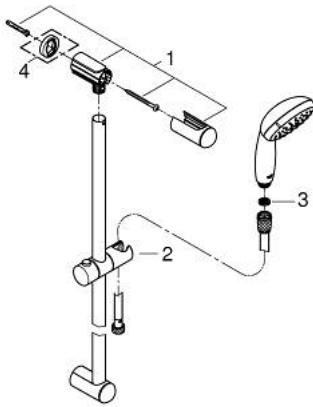

27 598 001 TEMPESTA 100 SHOWER RAIL SET 2 SPRAYS

PRODUCT DESCRIPTION

- Colour: chrome
- consisting of:
 - hand shower Tempesta 100 II (27 597)
 - shower rail, 600 mm (27 523)
 - shower hose Relaxaflex 1750 mm 1/2" x 1/2" (28 154)
 - GROHE DreamSpray - perfect spray pattern
 - GROHE LongLife finish
 - GROHE SpeedClean - effortless limescale removal
 - Inner WaterGuide - inner insulation for surface protection
 - ShockProof silicone ring prevents damages caused by shower falling
- suitable for instantaneous heater
- min. recommended pressure 1.0 bar

27 598 001 TEMPESTA 100 SHOWER RAIL SET 2 SPRAYS

SPARE PARTS, junij 2013 – now

- 1: Shower rail holder (Spare part-nr. 48092000)
- 2: Glide element (Spare part-nr. 48093000)
- 3: Dirt strainer (Spare part-nr. 0700200M)
- 4: Compensation disc (Spare part-nr. 48051000)*