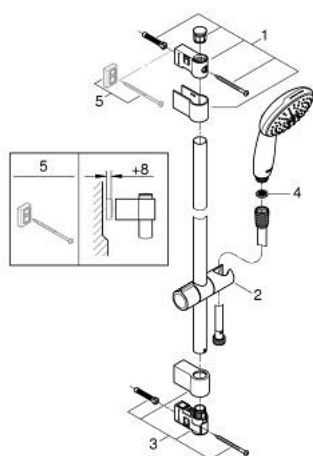

27 598 003 TEMPESTA 110 SHOWER RAIL SET 2 SPRAYS (RAIN, JET)

PRODUCT DESCRIPTION

- Colour: chrome
- consisting of:
 - hand shower Tempesta 110 (27 597)
 - maximum flow rate (at 3 bar): 13.5 l/min
 - shower rail, 600 mm (27 523)
 - shower hose Relaxaflex 1750 mm 1/2" x 1/2" (28 154)
- GROHE SmartSwitch - easily rotate the dial to enjoy your preferred spray option
- GROHE DreamSpray - perfect spray pattern
- GROHE LongLife finish
- Flexible Installation - 1 adjustable bracket for existing drill holes
- adjustable rail holder (turn and glide shower holder)
- GROHE SpeedClean - effortless limescale removal
- Inner WaterGuide - inner insulation for surface protection
- ShockProof silicone ring prevents damages caused by shower falling
- min. recommended pressure 1.0 bar
- suitable for instantaneous heater
- professional edition

27 598 003 TEMPESTA 110 SHOWER RAIL SET 2 SPRAYS (RAIN, JET)

SPARE PARTS, april 2020 – now

- 1: Shower rail holder (Spare part-nr. 48607000)
 - 2: Glide element (Spare part-nr. 48609000)
 - 3: Shower rail holder (Spare part-nr. 48608000)
 - 4: Dirt strainer (Spare part-nr. 0700200M)
 - 5: Compensation disc (Spare part-nr. 48543001)*
- * Optional accessories