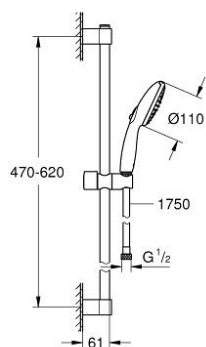

27 598 003 TEMPESTA 110 SHOWER RAIL SET 2 SPRAYS (RAIN, JET)

PRODUCT DESCRIPTION

- Colour: chrome
- consisting of:
 - hand shower Tempesta 110 (27 597)
 - maximum flow rate (at 3 bar): 13.5 l/min
 - shower rail, 600 mm (27 523)
 - shower hose Relaxaflex 1750 mm 1/2" x 1/2" (28 154)
- GROHE SmartSwitch - easily rotate the dial to enjoy your preferred spray option
- GROHE DreamSpray - perfect spray pattern
- GROHE LongLife finish
- Flexible Installation - 1 adjustable bracket for existing drill holes
- adjustable rail holder (turn and glide shower holder)
- GROHE SpeedClean - effortless limescale removal
- Inner WaterGuide - inner insulation for surface protection
- ShockProof silicone ring prevents damages caused by shower falling
- min. recommended pressure 1.0 bar
- suitable for instantaneous heater
- professional edition

27 598 003 TEMPESTA 110 SHOWER RAIL SET 2 SPRAYS (RAIN, JET)

SPARE PARTS, april 2020 – now

- 1: Shower rail holder (Spare part-nr. 48607000)
 - 2: Glide element (Spare part-nr. 48609000)
 - 3: Shower rail holder (Spare part-nr. 48608000)
 - 4: Dirt strainer (Spare part-nr. 0700200M)
 - 5: Compensation disc (Spare part-nr. 48543001)*
- * Optional accessories