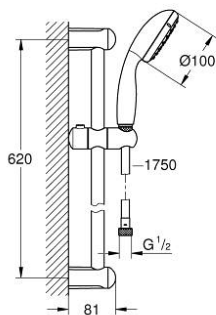

## 27 598 10E TEMPESTA 100 SHOWER RAIL SET 2 SPRAYS

### PRODUCT DESCRIPTION

- Colour: chrome
- consisting of:
  - hand shower Tempesta 100 II (27 597)
  - maximum flow rate (at 3 bar): 5.7 l/min
  - shower rail, 600 mm (27 523)
  - shower hose Relaxaflex 1750 mm 1/2" x 1/2" (28 154)
- GROHE DreamSpray - perfect spray pattern
- GROHE LongLife finish
- GROHE SpeedClean - effortless limescale removal
- Inner WaterGuide - inner insulation for surface protection
- ShockProof silicone ring prevents damages caused by shower falling
- suitable for instantaneous heater
- min. recommended pressure 1.0 bar

### SPARE PARTS, junij 2013 – now

1: Shower rail holder (Spare part-nr. 48098000)

2: Glide element (Spare part-nr. 48099000)

3: Dirt strainer (Spare part-nr. 0700200M)

4: Compensation disc (Spare part-nr. 48051000)\*