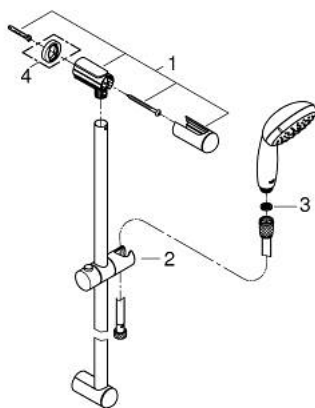

## 27 598 10E TEMPESTA 100 SHOWER RAIL SET 2 SPRAYS

### PRODUCT DESCRIPTION

- Colour: chrome
- consisting of:
  - hand shower Tempesta 100 II (27 597)
  - maximum flow rate (at 3 bar): 5.7 l/min
  - shower rail, 600 mm (27 523)
  - shower hose Relaxaflex 1750 mm 1/2" x 1/2" (28 154)
- GROHE DreamSpray - perfect spray pattern
- GROHE LongLife finish
- GROHE SpeedClean - effortless limescale removal
- Inner WaterGuide - inner insulation for surface protection
- ShockProof silicone ring prevents damages caused by shower falling
- suitable for instantaneous heater
- min. recommended pressure 1.0 bar

### SPARE PARTS, junij 2013 – now

1: Shower rail holder (Spare part-nr. 48098000)

2: Glide element (Spare part-nr. 48099000)

3: Dirt strainer (Spare part-nr. 0700200M)

4: Compensation disc (Spare part-nr. 48051000)\*