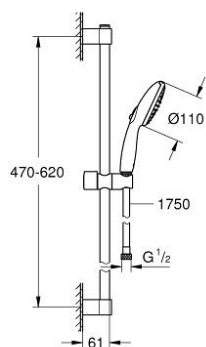

27 598 30E TEMPESTA 110 SHOWER RAIL SET 2 SPRAYS (RAIN, JET)

PRODUCT DESCRIPTION

- Colour: chrome
- consisting of:
 - hand shower Tempesta 110 (27 597)
 - maximum flow rate (at 3 bar): 5.6 l/min
 - shower rail, 600 mm (27 523)
 - shower hose Relaxaflex 1750 mm 1/2" x 1/2" (28 154)
- GROHE SmartSwitch - easily rotate the dial to enjoy your preferred spray option
- GROHE DreamSpray - perfect spray pattern
- GROHE LongLife finish
- Flexible Installation - 1 adjustable bracket for existing drill holes
- adjustable rail holder (turn and glide shower holder)
- GROHE SpeedClean - effortless limescale removal
- Inner WaterGuide - inner insulation for surface protection
- ShockProof silicone ring prevents damages caused by shower falling
- min. recommended pressure 1.0 bar
- suitable for instantaneous heater
- professional edition

27 598 30E TEMPESTA 110 SHOWER RAIL SET 2 SPRAYS (RAIN, JET)

SPARE PARTS, april 2020 – now

- 1: Shower rail holder (Spare part-nr. 48607000)
 - 2: Glide element (Spare part-nr. 48609000)
 - 3: Shower rail holder (Spare part-nr. 48608000)
 - 4: Dirt strainer (Spare part-nr. 0700200M)
 - 5: Compensation disc (Spare part-nr. 48543001)*
- * Optional accessories