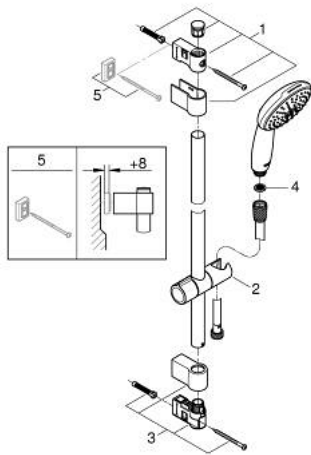

27 598 30E TEMPESTA 110 SHOWER RAIL SET 2 SPRAYS (RAIN, JET)

PRODUCT DESCRIPTION

- Colour: chrome
- consisting of:
 - hand shower Tempesta 110 (27 597)
 - maximum flow rate (at 3 bar): 5.6 l/min
 - shower rail, 600 mm (27 523)
 - shower hose Relaxaflex 1750 mm 1/2" x 1/2" (28 154)
- GROHE SmartSwitch - easily rotate the dial to enjoy your preferred spray option
- GROHE DreamSpray - perfect spray pattern
- GROHE LongLife finish
- Flexible Installation - 1 adjustable bracket for existing drill holes
- adjustable rail holder (turn and glide shower holder)
- GROHE SpeedClean - effortless limescale removal
- Inner WaterGuide - inner insulation for surface protection
- ShockProof silicone ring prevents damages caused by shower falling
- min. recommended pressure 1.0 bar
- suitable for instantaneous heater
- professional edition

27 598 30E TEMPESTA 110 SHOWER RAIL SET 2 SPRAYS (RAIN, JET)

SPARE PARTS, april 2020 – now

- 1: Shower rail holder (Spare part-nr. 48607000)
 - 2: Glide element (Spare part-nr. 48609000)
 - 3: Shower rail holder (Spare part-nr. 48608000)
 - 4: Dirt strainer (Spare part-nr. 0700200M)
 - 5: Compensation disc (Spare part-nr. 48543001)*
- * Optional accessories