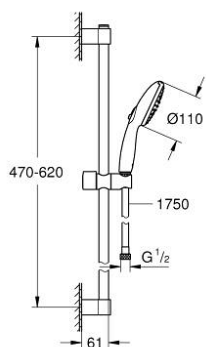

27 598 30E TEMPESTA 110 SHOWER RAIL SET 2 SPRAYS (RAIN, JET)

PRODUCT DESCRIPTION

- Colour: chrome
- consisting of:
 - hand shower Tempesta 110 (27 597)
 - maximum flow rate (at 3 bar): 5.6 l/min
 - shower rail, 600 mm (27 523)
 - shower hose Relaxaflex 1750 mm 1/2" x 1/2" (28 154)
 - GROHE EcoJoy - extra efficient water usage, perfect flow
 - GROHE SmartSwitch - easily rotate the dial to enjoy your preferred spray option
 - GROHE DreamSpray - perfect spray pattern
 - GROHE LongLife finish
- Flexible Installation - 1 adjustable bracket for existing drill holes
- adjustable rail holder (turn and glide shower holder)
- GROHE SpeedClean - effortless limescale removal
- Inner WaterGuide - inner insulation for surface protection
- ShockProof silicone ring prevents damages caused by shower falling
- min. recommended pressure 1.0 bar
- suitable for instantaneous heater
- professional edition

27 598 30E TEMPESTA 110 SHOWER RAIL SET 2 SPRAYS (RAIN, JET)

SPARE PARTS, april 2020 – now

- 1: Shower rail holder (Spare part-nr. 48607000)
 - 2: Glide element (Spare part-nr. 48609000)
 - 3: Shower rail holder (Spare part-nr. 48608000)
 - 4: Dirt strainer (Spare part-nr. 0700200M)
 - 5: Compensation disc (Spare part-nr. 48543001)*
- * Optional accessories