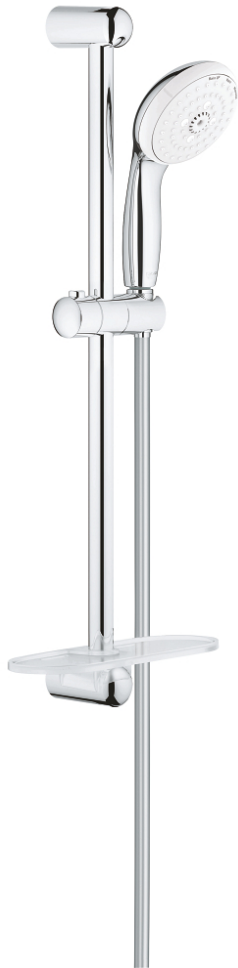

## 27 600 001 TEMPESTA 100 SHOWER RAIL SET 3 SPRAYS

### PRODUCT DESCRIPTION

- Colour: chrome
- consisting of:
  - hand shower (28 419)
  - shower rail, 600 mm (27 523)
  - shower hose Relaxaflex 1750 mm 1/2" x 1/2" (28 154)
  - GROHE EasyReach tray (27 596)
- 9.5 l/min flow limiter
- GROHE DreamSpray - perfect spray pattern
- GROHE LongLife finish
- GROHE SpeedClean - effortless limescale removal
- Inner WaterGuide - inner insulation for surface protection
- ShockProof silicone ring prevents damages caused by shower falling
- suitable for instantaneous heater
- min. recommended pressure 1.0 bar