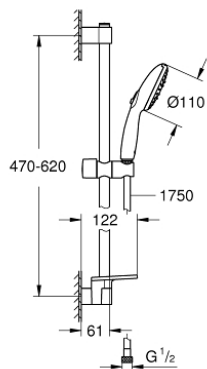

## 27 600 003 TEMPESTA 110 SHOWER RAIL SET 3 SPRAYS (RAIN, JET, MASSAGE)

### PRODUCT DESCRIPTION

- Colour: chrome
- consisting of:
  - hand shower Tempesta 110 (28 419)
  - maximum flow rate (at 3 bar): 7.4 l/min
  - shower rail, 600 mm (27 523)
  - shower hose Relaxaflex 1750 mm 1/2" x 1/2" (28 154)
  - GROHE EasyReach tray (26 770)
  - GROHE EcoJoy - Less water, perfect flow
  - GROHE SmartSwitch - easily rotate the dial to enjoy your preferred spray option
  - GROHE DreamSpray - perfect spray pattern
  - GROHE LongLife finish
- Flexible Installation - 1 adjustable bracket for existing drill holes
- adjustable rail holder (turn and glide shower holder)
- GROHE SpeedClean - effortless limescale removal
- Inner WaterGuide - inner insulation for surface protection
- ShockProof silicone ring prevents damages caused by shower falling
- min. recommended pressure 1.0 bar
- suitable for instantaneous heater
- professional edition

### SPARE PARTS, april 2020 – now

- 1: Shower rail holder (Spare part-nr. 48607000)
- 2: Glide element (Spare part-nr. 48609000)
- 3: Shower rail holder (Spare part-nr. 48608000)
- 4: Dirt strainer (Spare part-nr. 0700200M)
- 5: GROHE EasyReach tray (Spare part-nr. 26770001)
- 6: Compensation disc (Spare part-nr. 48543001)\*