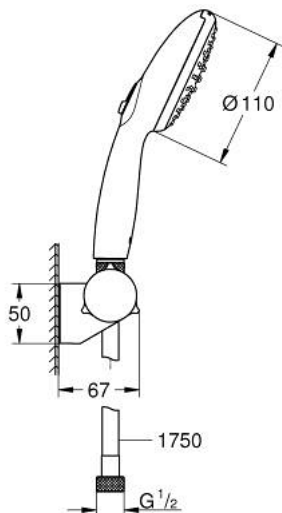

27 601 003 TEMPESTA 110 WALL HOLDER SET 2 SPRAYS (RAIN, JET)

PRODUCT DESCRIPTION

- Colour: chrome
- consisting of:
 - hand shower Tempesta 110 (26 161)
 - maximum flow rate (at 3 bar): 7.4 l/min
 - wall shower holder adjustable (27 595)
 - shower hose Relaxaflex 1750 mm 1/2" x 1/2" (28 154)
- GROHE EcoJoy - Less water, perfect flow
- GROHE SmartSwitch - easily rotate the dial to enjoy your preferred spray option
- GROHE DreamSpray - perfect spray pattern
- GROHE LongLife finish
- GROHE SpeedClean - effortless limescale removal
- Inner WaterGuide - inner insulation for surface protection
- ShockProof silicone ring prevents damages caused by shower falling
- min. recommended pressure 1.0 bar
- suitable for instantaneous heater
- professional edition

27 601 003 TEMPESTA 110 WALL HOLDER SET 2 SPRAYS (RAIN, JET)

SPARE PARTS, april 2020 – now

1: Dirt strainer (Spare part-nr. 0700200M)

2: Cap (Spare part-nr. 1029380000)