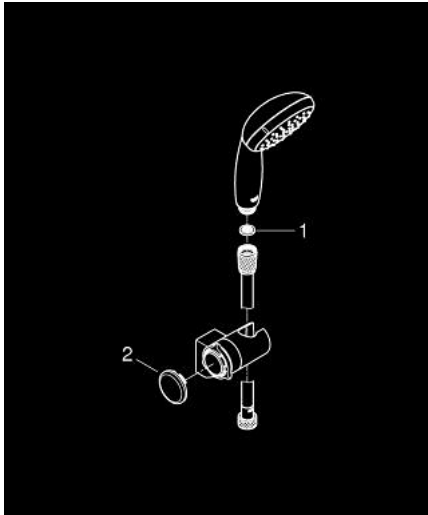

27 601 10E TEMPESTA 100 WALL HOLDER SET 2 SPRAYS

PRODUCT DESCRIPTION

- Colour: chrome
- consisting of:
 - hand shower Tempesta 100 II (27 597)
 - wall shower holder adjustable (27 595)
 - shower hose Relaxaflex 1750 mm 1/2" x 1/2" (28 154)
- 5.7 l/min flow limiter
- GROHE DreamSpray - perfect spray pattern
- GROHE LongLife finish
- GROHE SpeedClean - effortless limescale removal
- Inner WaterGuide - inner insulation for surface protection
- ShockProof silicone ring prevents damages caused by shower falling
- suitable for instantaneous heater
- min. recommended pressure 1.0 bar

27 601 10E TEMPESTA 100 WALL HOLDER SET 2 SPRAYS

SPARE PARTS, august 2010 – now

1: Dirt strainer (Spare part-nr. 0700200M)

2: Cover cap (Spare part-nr. 45652P00)