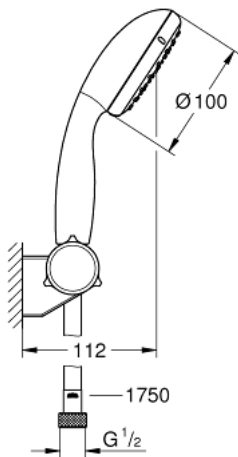

27 601 10E TEMPESTA 100 WALL HOLDER SET 2 SPRAYS

PRODUCT DESCRIPTION

- Colour: chrome
- consisting of:
 - hand shower Tempesta 100 II (27 597)
 - wall shower holder adjustable (27 595)
 - shower hose Relaxaflex 1750 mm 1/2" x 1/2" (28 154)
- 5.7 l/min flow limiter
- GROHE DreamSpray - perfect spray pattern
- GROHE LongLife finish
- GROHE SpeedClean - effortless limescale removal
- Inner WaterGuide - inner insulation for surface protection
- ShockProof silicone ring prevents damages caused by shower falling
- suitable for instantaneous heater
- min. recommended pressure 1.0 bar

27 601 10E TEMPESTA 100 WALL HOLDER SET 2 SPRAYS

SPARE PARTS, august 2010 – now

1: Dirt strainer (Spare part-nr. 0700200M)

2: Cover cap (Spare part-nr. 45652P00)