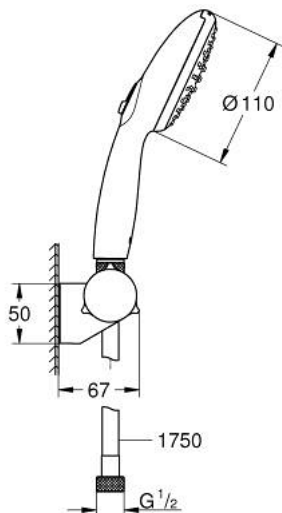

27 601 30E TEMPESTA 110 WALL HOLDER SET 2 SPRAYS (RAIN, JET)

PRODUCT DESCRIPTION

- Colour: chrome
- consisting of:
 - hand shower Tempesta 110 (27 597)
 - maximum flow rate (at 3 bar): 5.6 l/min
 - wall shower holder adjustable (27 595)
 - shower hose Relaxaflex 1750 mm 1/2" x 1/2" (28 154)
- GROHE EcoJoy - extra efficient water usage, perfect flow
- GROHE SmartSwitch - easily rotate the dial to enjoy your preferred spray option
- GROHE DreamSpray - perfect spray pattern
- GROHE LongLife finish
- GROHE SpeedClean - effortless limescale removal
- Inner WaterGuide - inner insulation for surface protection
- ShockProof silicone ring prevents damages caused by shower falling
- min. recommended pressure 1.0 bar
- suitable for instantaneous heater
- professional edition

27 601 30E TEMPESTA 110 WALL HOLDER SET 2 SPRAYS (RAIN, JET)

SPARE PARTS, april 2020 – now

1: Dirt strainer (Spare part-nr. 0700200M)

2: Cap (Spare part-nr. 1029380000)