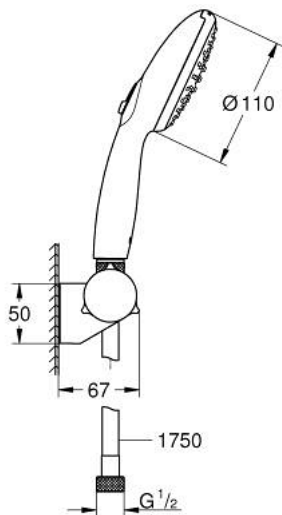

## 27 601 30E TEMPESTA 110 WALL HOLDER SET 2 SPRAYS (RAIN, JET)

### PRODUCT DESCRIPTION

- Colour: chrome
- consisting of:
  - hand shower Tempesta 110 (27 597)
  - maximum flow rate (at 3 bar): 5.6 l/min
  - wall shower holder adjustable (27 595)
  - shower hose Relaxaflex 1750 mm 1/2" x 1/2" (28 154)
- GROHE SmartSwitch - easily rotate the dial to enjoy your preferred spray option
- GROHE DreamSpray - perfect spray pattern
- GROHE LongLife finish
- GROHE SpeedClean - effortless limescale removal
- Inner WaterGuide - inner insulation for surface protection
- ShockProof silicone ring prevents damages caused by shower falling
- min. recommended pressure 1.0 bar
- suitable for instantaneous heater
- professional edition

## 27 601 30E TEMPESTA 110 WALL HOLDER SET 2 SPRAYS (RAIN, JET)

**SPARE PARTS**, april 2020 – now

1: Dirt strainer (Spare part-nr. 0700200M)

2: Cap (Spare part-nr. 1029380000)