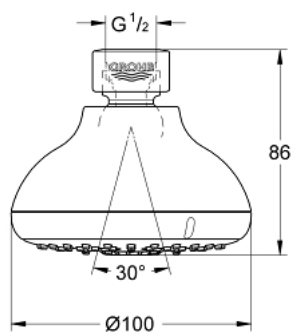

27 606 001 TEMPESTA 100 HEAD SHOWER 4 SPRAYS

PRODUCT DESCRIPTION

- Colour: chrome
- spray patterns: GROHE Rain O², Rain, Massage, Jet
- maximum flow rate (at 3 bar): 9 l/min
- ball joint ± 15° rotatable
- connection thread 1/2"
- GROHE EcoJoy - Less water, perfect flow
- GROHE DreamSpray - perfect spray pattern
- GROHE LongLife finish
- GROHE SpeedClean - effortless limescale removal
- Inner WaterGuide - inner insulation for surface protection
- suitable for instantaneous heater
- min. recommended pressure 1.0 bar

27 606 001 TEMPESTA 100 HEAD SHOWER 4 SPRAYS

SPARE PARTS, marec 2017 – now

1: Fibre seal Ø 18,5 x Ø 12 x 2 (Spare part-nr. 0138900M)

2: Dirt strainer (Spare part-nr. 48007000)