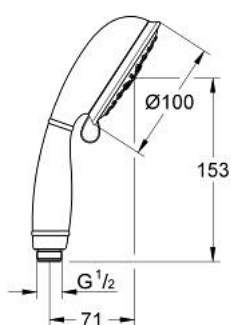

27 608 001 TEMPESTA RUSTIC 100 HAND SHOWER 4 SPRAYS

PRODUCT DESCRIPTION

- Colour: chrome
- spray patterns: GROHE Rain O², Rain, Massage, Jet
- 9.5 l/min flow limiter
- GROHE DreamSpray - perfect spray pattern
- GROHE LongLife finish
- GROHE SpeedClean - effortless limescale removal
- Inner WaterGuide - inner insulation for surface protection
- universal mounting system, fitting all standard shower hoses
- suitable for instantaneous heater
- min. recommended pressure 1.0 bar

27 608 001 **TEMPESTA RUSTIC 100 HAND SHOWER 4 SPRAYS**

SPARE PARTS, marec 2017 – now

1: Dirt strainer (Spare part-nr. 0700200M)