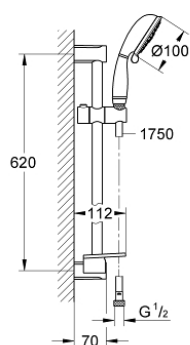

27 609 001 TEMPESTA RUSTIC 100 SHOWER RAIL SET 4 SPRAYS

PRODUCT DESCRIPTION

- Colour: chrome
- consisting of:
 - hand shower (27 608)
 - shower rail, 600 mm (27 519)
 - shower hose Relaxaflex 1750 mm 1/2" x 1/2" (28 154)
 - GROHE EasyReach tray (27 596)
 - 9.5 l/min flow limiter
 - GROHE DreamSpray - perfect spray pattern
 - GROHE LongLife finish
 - GROHE SpeedClean - effortless limescale removal
 - Inner WaterGuide - inner insulation for surface protection
 - suitable for instantaneous heater
 - min. recommended pressure 1.0 bar

27 609 001 TEMPESTA RUSTIC 100 SHOWER RAIL SET 4 SPRAYS

SPARE PARTS, marec 2017 – now

- 1: Shower rail holder (Spare part-nr. 48092000)
 - 2: Glide element (Spare part-nr. 48093000)
 - 3: GROHE EasyReach tray (Spare part-nr. 27596000)
 - 4: Dirt strainer (Spare part-nr. 0700200M)
 - 5: Compensation disc (Spare part-nr. 48051000)*
- * Optional accessories