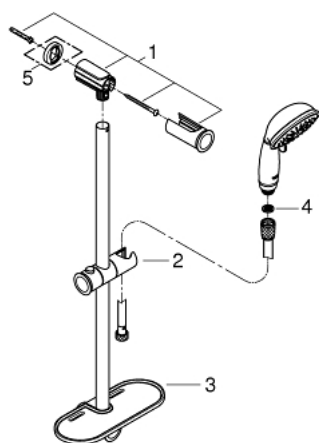

27 609 001 TEMPESTA RUSTIC 100 SHOWER RAIL SET 4 SPRAYS

PRODUCT DESCRIPTION

- Colour: chrome
- consisting of:
 - hand shower (27 608)
 - shower rail, 600 mm (27 519)
 - shower hose Relaxaflex 1750 mm 1/2" x 1/2" (28 154)
 - GROHE EasyReach tray (27 596)
 - 9.5 l/min flow limiter
 - GROHE DreamSpray - perfect spray pattern
 - GROHE LongLife finish
 - GROHE SpeedClean - effortless limescale removal
 - Inner WaterGuide - inner insulation for surface protection
 - suitable for instantaneous heater
 - min. recommended pressure 1.0 bar

27 609 001 TEMPESTA RUSTIC 100 SHOWER RAIL SET 4 SPRAYS

SPARE PARTS, marec 2017 – now

- 1: Shower rail holder (Spare part-nr. 48092000)
 - 2: Glide element (Spare part-nr. 48093000)
 - 3: GROHE EasyReach tray (Spare part-nr. 27596000)
 - 4: Dirt strainer (Spare part-nr. 0700200M)
 - 5: Compensation disc (Spare part-nr. 48051000)*
- * Optional accessories