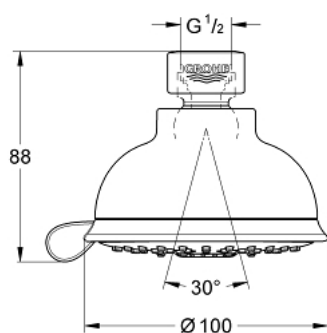

27 610 001 TEMPESTA RUSTIC 100 HEAD SHOWER 4 SPRAYS

PRODUCT DESCRIPTION

- Colour: chrome
- spray patterns: GROHE Rain O², Rain, Massage, Jet
- ball joint ± 15° rotatable
- connection thread 1/2"
- 9.5 l/min flow limiter
- GROHE DreamSpray - perfect spray pattern
- GROHE LongLife finish
- GROHE SpeedClean - effortless limescale removal
- Inner WaterGuide - inner insulation for surface protection
- suitable for instantaneous heater
- min. recommended pressure 1.0 bar

27 610 001 TEMPESTA RUSTIC 100 HEAD SHOWER 4 SPRAYS

SPARE PARTS, marec 2017 – now

1: Fibre seal Ø 18,5 x Ø 12 x 2 (Spare part-nr. 0138900M)

2: Dirt strainer (Spare part-nr. 48007000)