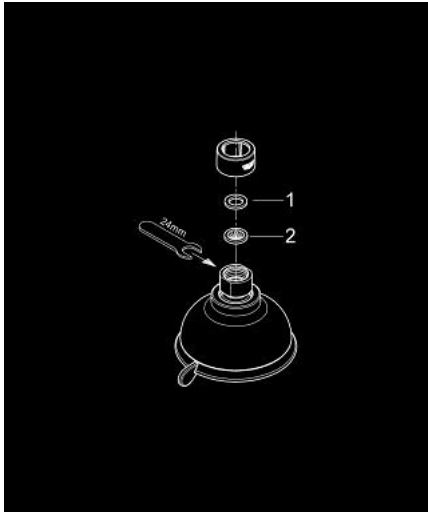

27 610 001 TEMPESTA RUSTIC 100 HEAD SHOWER 4 SPRAYS

PRODUCT DESCRIPTION

- Colour: chrome
- spray patterns: GROHE Rain O², Rain, Massage, Jet
- ball joint ± 15° rotatable
- connection thread 1/2"
- 9.5 l/min flow limiter
- GROHE DreamSpray - perfect spray pattern
- GROHE LongLife finish
- GROHE SpeedClean - effortless limescale removal
- Inner WaterGuide - inner insulation for surface protection
- suitable for instantaneous heater
- min. recommended pressure 1.0 bar

27 610 001 TEMPESTA RUSTIC 100 HEAD SHOWER 4 SPRAYS

SPARE PARTS, marec 2017 – now

1: Fibre seal Ø 18,5 x Ø 12 x 2 (Spare part-nr. 0138900M)

2: Dirt strainer (Spare part-nr. 48007000)