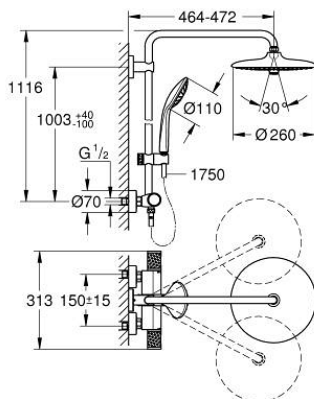

27 615 KF2 EUPHORIA SYSTEM 260 SHOWER SYSTEM WITH THERMOSTATIC MIXER FOR WALL MOUNTING

PRODUCT DESCRIPTION

- Colour: phantom black
- consisting of:
 - horizontal swivable 450 mm shower arm
 - exposed thermostat with Aquadimmer function
 - allows change between:
 - head shower Euphoria 260
 - spray patterns: Rain, SmartRain, Jet
 - maximum flow rate (at 3 bar): 7.5 l/min
 - with ball joint
 - rotation angle $\pm 15^\circ$
 - hand shower Euphoria 110 Massage
 - spray patterns: Rain, Massage, SmartRain
 - maximum flow rate (at 3 bar): 8.5 l/min
 - adjustable in height with gliding element
 - shower hose Silverflex 1750 mm 1/2" x 1/2" (28 388)
 - maximum flow rate system (at 3 bar): 8.5 l/min
 - GROHE EcoJoy - Less water, perfect flow
 - GROHE TurboStat - compact cartridge with wax thermoelement
 - GROHE SafeStop safety button at 38°C
 - GROHE SafeStop Plus optional temperature limiter at 43°C included
 - GROHE CoolTouch - no risk of scalding
 - GROHE ProGrip - with knurl structure
 - GROHE DreamSpray - perfect spray pattern
 - GROHE SprayDimmer - stepless flow rate adjustment
- Flexible Installation - 1 adjustable bracket for existing drill holes
- Inner WaterGuide - inner insulation for surface protection
- GROHE SpeedClean - effortless limescale removal
- TwistStop - to prevent hose from twisting
- suitable for instantaneous heaters from 18 kW/h
- minimum flow rate 5 l/min
- optional upgrade: GROHE EasyReach tray (26 362), sold separately
- professional edition