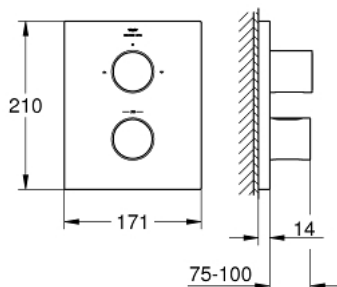

27 618 000 GROHTHERM F THERMOSTATIC TRIM WITH INTEGRATED 2-WAY DIVERTER

PRODUCT DESCRIPTION

- Colour: chrome
- for bath or shower with more than one outlet
- for use with Rapido T rough-in box 35 500 000 sold separately
- GROHE LongLife finish
- GROHE SafeStop safety button at 38°C
- GROHE SafeStop Plus optional temperature limiter at 43°C included
- metal handle for temperature control
- metal handle for Aquadimmer control with multiple function- shut off and flow control - diverter for 2 outlets
- 3rd outlet requires separate volume control
- rectangular metal wall escutcheon with hidden fixing and hidden sealings
- flow rate:
 - - max. 53 l/min at 3 bar by using all 3 outlets at the same time
 - - bottom outlet 50 l/min. at 3 bar
 - - top outlet left (bath) 30 l/min. at 3 bar
 - - top outlet right (shower) 24 l/min at 3 bar

27 618 000 GROHTHERM F THERMOSTATIC TRIM WITH INTEGRATED 2-WAY DIVERTER

SPARE PARTS, september 2025 – now

- 1: Handle for shut-off valve (Spare part-nr. 47898000)
- 2: Temperature control handle (Spare part-nr. 47900000)
- 3: Stop ring (Spare part-nr. 10089000)
- 4: Escutcheon (Spare part-nr. 47901000)
- 5: Aquadimmer (Spare part-nr. 47364000)
- 6: Adapter (Spare part-nr. 12701001)
- 7: Extension set 27.5 mm (Spare part-nr. 47781000)*