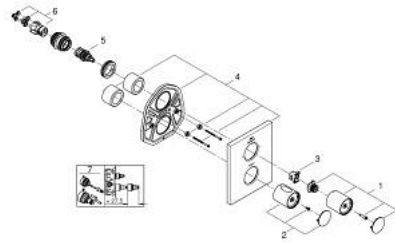

27 618 000 GROHTHERM F THERMOSTATIC TRIM WITH INTEGRATED 2-WAY DIVERTER

PRODUCT DESCRIPTION

- Colour: chrome
- for bath or shower with more than one outlet
- for use with Rapido T rough-in box 35 500 000 sold separately
- GROHE LongLife finish
- GROHE SafeStop safety button at 38°C
- GROHE SafeStop Plus optional temperature limiter at 43°C included
- metal handle for temperature control
- metal handle for Aquadimmer control with multiple function- shut off and flow control - diverter for 2 outlets
- 3rd outlet requires separate volume control
- rectangular metal wall escutcheon with hidden fixing and hidden sealings
- flow rate:
 - - max. 53 l/min at 3 bar by using all 3 outlets at the same time
 - - bottom outlet 50 l/min. at 3 bar
 - - top outlet left (bath) 30 l/min. at 3 bar
 - - top outlet right (shower) 24 l/min at 3 bar

27 618 000 GROHTHERM F THERMOSTATIC TRIM WITH INTEGRATED 2-WAY DIVERTER

SPARE PARTS, september 2025 – now

- 1: Handle for shut-off valve (Spare part-nr. 47898000)
- 2: Temperature control handle (Spare part-nr. 47900000)
- 3: Stop ring (Spare part-nr. 10089000)
- 4: Escutcheon (Spare part-nr. 47901000)
- 5: Aquadimmer (Spare part-nr. 47364000)
- 6: Adapter (Spare part-nr. 12701001)
- 7: Extension set 27.5 mm (Spare part-nr. 47781000)*