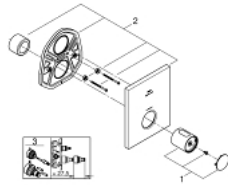

27 619 000 GROHTHERM F THERMOSTATIC TRIM

PRODUCT DESCRIPTION

- Colour: chrome
- for high-flow, multiple outlet custom shower applications
- requires separate volume controls
- for use with Rapido T rough-in box 35 500 000 sold separately
- GROHE LongLife finish
- GROHE SafeStop safety button at 38°C
- GROHE SafeStop Plus optional temperature limiter at 43°C included
- metal handle for temperature control
- rectangular metal wall escutcheon with hidden fixing and hidden sealings
- flow rate:
 - - max. 53 l/min at 3 bar by using all 3 outlets at the same time
 - - bottom outlet 50 l/min. at 3 bar
 - - top outlets left/right, each 36 l/min. at 3 bar
- without concealed body

27 619 000 GROHTHERM F THERMOSTATIC TRIM

SPARE PARTS, oktober 2021 – now

1: Temperature control handle (Spare part-nr. 47900000)

2: Escutcheon (Spare part-nr. 47902000)

3: Extension set 27.5 mm (Spare part-nr. 47781000)*