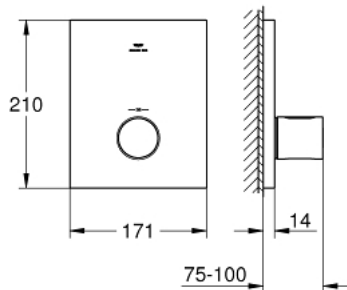

27 619 000 GROHTHERM F THERMOSTATIC TRIM

PRODUCT DESCRIPTION

- Colour: chrome
- for high-flow, multiple outlet custom shower applications
- requires separate volume controls
- for use with Rapido T rough-in box 35 500 000 sold separately
- GROHE LongLife finish
- GROHE SafeStop safety button at 38°C
- GROHE SafeStop Plus optional temperature limiter at 43°C included
- metal handle for temperature control
- rectangular metal wall escutcheon with hidden fixing and hidden sealings
- flow rate:
 - - max. 53 l/min at 3 bar by using all 3 outlets at the same time
 - - bottom outlet 50 l/min. at 3 bar
 - - top outlets left/right, each 36 l/min. at 3 bar
- without concealed body

27 619 000 GROHTHERM F THERMOSTATIC TRIM

SPARE PARTS, oktober 2021 – now

1: Temperature control handle (Spare part-nr. 47900000)

2: Escutcheon (Spare part-nr. 47902000)

3: Extension set 27.5 mm (Spare part-nr. 47781000)*