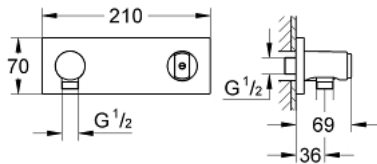

27 621 000 GROHTHERM F WALL SHOWER UNION WITH INTEGRATED SHOWER HOLDER

PRODUCT DESCRIPTION

- Colour: chrome
- vertical or horizontal installation
- for use with rough-in box 35 034 000 (1/2" connection) /35 035 (1/2" NPT connection) sold separately
- shower outlet 1/2"
- hand shower and shower hose sold separately
- protected against backflow

27 621 000 **GROHTHERM F WALL SHOWER UNION WITH INTEGRATED SHOWER HOLDER**

SPARE PARTS, avgust 2010 – now

1: Non-return valve (Spare part-nr. 08565000)