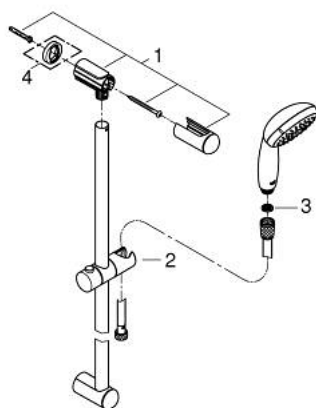

27 644 001 TEMPESTA 100 SHOWER RAIL SET 3 SPRAYS

SPARE PARTS, marec 2017 – now

- 1: Shower rail holder (Spare part-nr. 48098000)
- 2: Glide element (Spare part-nr. 48099000)
- 3: Dirt strainer (Spare part-nr. 0700200M)
- 4: Compensation disc (Spare part-nr. 48051000)*

* Optional accessories