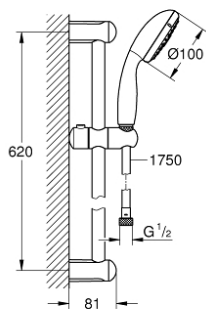

## 27 644 001 TEMPESTA 100 SHOWER RAIL SET 3 SPRAYS

### PRODUCT DESCRIPTION

- Colour: chrome
- consisting of:
  - hand shower (28 419)
  - shower rail, 600 mm (27 523)
  - shower hose Relaxaflex 1750 mm 1/2" x 1/2" (28 154)
  - GROHE EcoJoy 9.5 l/min flow limiter
  - GROHE DreamSpray - perfect spray pattern
  - GROHE LongLife finish
  - GROHE SpeedClean - effortless limescale removal
  - Inner WaterGuide - inner insulation for surface protection
  - ShockProof silicone ring prevents damages caused by shower falling
- suitable for instantaneous heater
- min. recommended pressure 1.0 bar

### SPARE PARTS, marec 2017 – now

- 1: Shower rail holder (Spare part-nr. 48098000)
- 2: Glide element (Spare part-nr. 48099000)
- 3: Dirt strainer (Spare part-nr. 0700200M)
- 4: Compensation disc (Spare part-nr. 48051000)\*