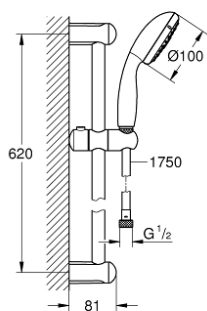

27 644 001 TEMPESTA 100 SHOWER RAIL SET 3 SPRAYS

PRODUCT DESCRIPTION

- Colour: chrome
- consisting of:
 - hand shower (28 419)
 - shower rail, 600 mm (27 523)
 - shower hose Relaxaflex 1750 mm 1/2" x 1/2" (28 154)
 - 9.5 l/min flow limiter
 - GROHE DreamSpray - perfect spray pattern
 - GROHE LongLife finish
 - GROHE SpeedClean - effortless limescale removal
 - Inner WaterGuide - inner insulation for surface protection
 - ShockProof silicone ring prevents damages caused by shower falling
- suitable for instantaneous heater
- min. recommended pressure 1.0 bar

27 644 001 TEMPESTA 100 SHOWER RAIL SET 3 SPRAYS

SPARE PARTS, marec 2017 – now

1: Shower rail holder (Spare part-nr. 48098000)

2: Glide element (Spare part-nr. 48099000)

3: Dirt strainer (Spare part-nr. 0700200M)