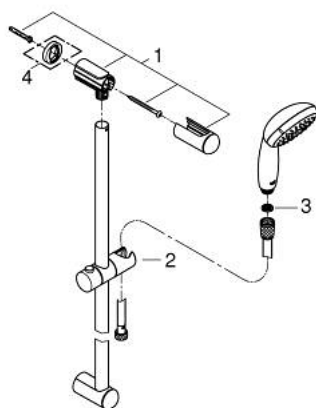

## 27 644 001 TEMPESTA 100 SHOWER RAIL SET 3 SPRAYS

### PRODUCT DESCRIPTION

- Colour: chrome
- consisting of:
  - hand shower (28 419)
  - shower rail, 600 mm (27 523)
  - shower hose Relaxaflex 1750 mm 1/2" x 1/2" (28 154)
  - GROHE EcoJoy 9.5 l/min flow limiter
  - GROHE DreamSpray - perfect spray pattern
  - GROHE LongLife finish
  - GROHE SpeedClean - effortless limescale removal
  - Inner WaterGuide - inner insulation for surface protection
  - ShockProof silicone ring prevents damages caused by shower falling
- suitable for instantaneous heater
- min. recommended pressure 1.0 bar

### SPARE PARTS, marec 2017 – now

- 1: Shower rail holder (Spare part-nr. 48098000)
- 2: Glide element (Spare part-nr. 48099000)
- 3: Dirt strainer (Spare part-nr. 0700200M)
- 4: Compensation disc (Spare part-nr. 48051000)\*