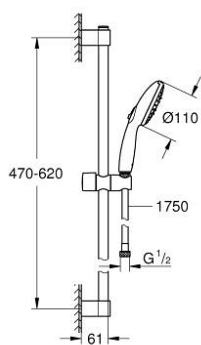

27 644 003 TEMPESTA 110 SHOWER RAIL SET 3 SPRAYS (RAIN, JET, MASSAGE)

PRODUCT DESCRIPTION

- Colour: chrome
- consisting of:
 - hand shower Tempesta 110 (28 419)
 - maximum flow rate (at 3 bar): 7.4 l/min
 - shower rail, 600 mm (27 523)
 - shower hose Relaxaflex 1750 mm 1/2" x 1/2" (28 154)
 - GROHE EcoJoy - Less water, perfect flow
 - GROHE SmartSwitch - easily rotate the dial to enjoy your preferred spray option
 - GROHE DreamSpray - perfect spray pattern
 - GROHE LongLife finish
- Flexible Installation - 1 adjustable bracket for existing drill holes
- adjustable rail holder (turn and glide shower holder)
- GROHE SpeedClean - effortless limescale removal
- Inner WaterGuide - inner insulation for surface protection
- ShockProof silicone ring prevents damages caused by shower falling
- min. recommended pressure 1.0 bar
- suitable for instantaneous heater
- professional edition

27 644 003 TEMPESTA 110 SHOWER RAIL SET 3 SPRAYS (RAIN, JET, MASSAGE)

SPARE PARTS, april 2020 – now

- 1: Shower rail holder (Spare part-nr. 48607000)
 - 2: Glide element (Spare part-nr. 48609000)
 - 3: Shower rail holder (Spare part-nr. 48608000)
 - 4: Dirt strainer (Spare part-nr. 0700200M)
 - 5: Compensation disc (Spare part-nr. 48543001)*
- * Optional accessories