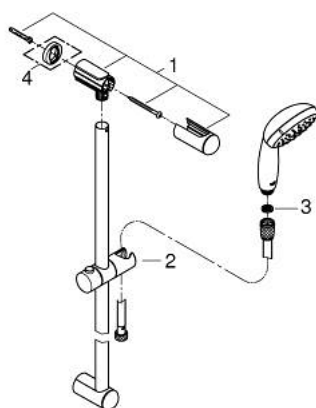

## 27 646 001 TEMPESTA 100 SHOWER RAIL SET 2 SPRAYS

### PRODUCT DESCRIPTION

- Colour: chrome
- consisting of:
  - hand shower Tempesta 100 II (27 597)
  - shower rail, 900 mm (27 524)
  - shower hose Relaxaflex 1750 mm 1/2" x 1/2" (28 154)
  - GROHE DreamSpray - perfect spray pattern
  - GROHE LongLife finish
  - GROHE SpeedClean - effortless limescale removal
  - Inner WaterGuide - inner insulation for surface protection
  - ShockProof silicone ring prevents damages caused by shower falling
  - suitable for instantaneous heater

### SPARE PARTS, junij 2013 – now

- 1: Shower rail holder (Spare part-nr. 48098000)
- 2: Glide element (Spare part-nr. 48099000)
- 3: Dirt strainer (Spare part-nr. 0700200M)
- 4: Compensation disc (Spare part-nr. 48051000)\*