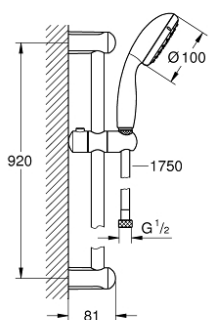

## 27 646 001 TEMPESTA 100 SHOWER RAIL SET 2 SPRAYS

### PRODUCT DESCRIPTION

- Colour: chrome
- consisting of:
  - hand shower Tempesta 100 II (27 597)
  - shower rail, 900 mm (27 524)
  - shower hose Relaxaflex 1750 mm 1/2" x 1/2" (28 154)
  - GROHE DreamSpray - perfect spray pattern
  - GROHE LongLife finish
  - GROHE SpeedClean - effortless limescale removal
  - Inner WaterGuide - inner insulation for surface protection
  - ShockProof silicone ring prevents damages caused by shower falling
  - suitable for instantaneous heater

### SPARE PARTS, junij 2013 – now

- 1: Shower rail holder (Spare part-nr. 48098000)
- 2: Glide element (Spare part-nr. 48099000)
- 3: Dirt strainer (Spare part-nr. 0700200M)
- 4: Compensation disc (Spare part-nr. 48051000)\*