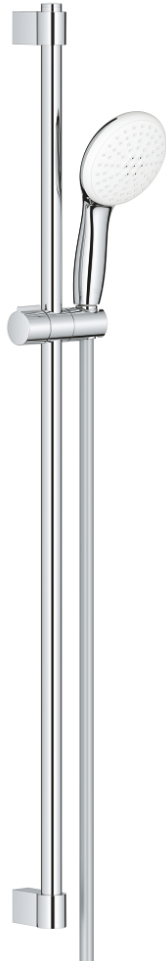

## 27 646 003 TEMPESTA 110 SHOWER RAIL SET 2 SPRAYS (RAIN, JET)

### PRODUCT DESCRIPTION

- Colour: chrome
- consisting of:
  - hand shower Tempesta 110 (27 597)
  - maximum flow rate (at 3 bar): 13.5 l/min
  - shower rail, 900 mm (27 524)
  - shower hose Relaxaflex 1750 mm 1/2" x 1/2" (28 154)
- GROHE SmartSwitch - easily rotate the dial to enjoy your preferred spray option
- GROHE DreamSpray - perfect spray pattern
- GROHE LongLife finish
- Flexible Installation - 1 adjustable bracket for existing drill holes
- adjustable rail holder (turn and glide shower holder)
- GROHE SpeedClean - effortless limescale removal
- Inner WaterGuide - inner insulation for surface protection
- ShockProof silicone ring prevents damages caused by shower falling
- min. recommended pressure 1.0 bar
- suitable for instantaneous heater
- professional edition

### SPARE PARTS, april 2020 – now

- 1: Shower rail holder (Spare part-nr. 48607000)
  - 2: Glide element (Spare part-nr. 48609000)
  - 3: Shower rail holder (Spare part-nr. 48608000)
  - 4: Dirt strainer (Spare part-nr. 0700200M)
  - 5: Compensation disc (Spare part-nr. 48543001)\*
- \* Optional accessories