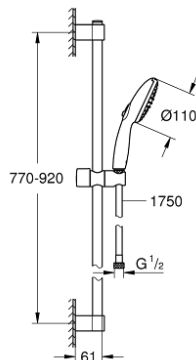

## 27 646 003 TEMPESTA 110 SHOWER RAIL SET 2 SPRAYS (RAIN, JET)

### PRODUCT DESCRIPTION

- Colour: chrome
- consisting of:
  - hand shower Tempesta 110 (27 597)
  - maximum flow rate (at 3 bar): 13.5 l/min
  - shower rail, 900 mm (27 524)
  - shower hose Relaxaflex 1750 mm 1/2" x 1/2" (28 154)
- GROHE SmartSwitch - easily rotate the dial to enjoy your preferred spray option
- GROHE DreamSpray - perfect spray pattern
- GROHE LongLife finish
- Flexible Installation - 1 adjustable bracket for existing drill holes
- adjustable rail holder (turn and glide shower holder)
- GROHE SpeedClean - effortless limescale removal
- Inner WaterGuide - inner insulation for surface protection
- ShockProof silicone ring prevents damages caused by shower falling
- min. recommended pressure 1.0 bar
- suitable for instantaneous heater
- professional edition

### SPARE PARTS, april 2020 – now

- 1: Shower rail holder (Spare part-nr. 48607000)
  - 2: Glide element (Spare part-nr. 48609000)
  - 3: Shower rail holder (Spare part-nr. 48608000)
  - 4: Dirt strainer (Spare part-nr. 0700200M)
  - 5: Compensation disc (Spare part-nr. 48543001)\*
- \* Optional accessories