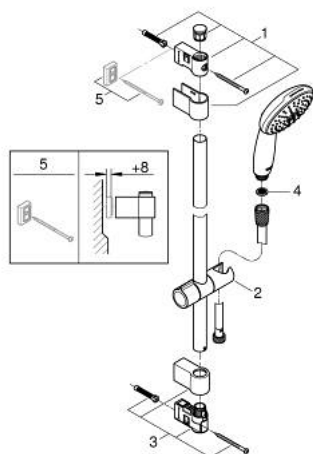

## 27 646 003 TEMPESTA 110 SHOWER RAIL SET 2 SPRAYS (RAIN, JET)

### PRODUCT DESCRIPTION

- Colour: chrome
- consisting of:
  - hand shower Tempesta 110 (27 597)
  - maximum flow rate (at 3 bar): 13.5 l/min
  - shower rail, 900 mm (27 524)
  - shower hose Relaxaflex 1750 mm 1/2" x 1/2" (28 154)
- GROHE SmartSwitch - easily rotate the dial to enjoy your preferred spray option
- GROHE DreamSpray - perfect spray pattern
- GROHE LongLife finish
- Flexible Installation - 1 adjustable bracket for existing drill holes
- adjustable rail holder (turn and glide shower holder)
- GROHE SpeedClean - effortless limescale removal
- Inner WaterGuide - inner insulation for surface protection
- ShockProof silicone ring prevents damages caused by shower falling
- min. recommended pressure 1.0 bar
- suitable for instantaneous heater
- professional edition

### SPARE PARTS, april 2020 – now

- 1: Shower rail holder (Spare part-nr. 48607000)
  - 2: Glide element (Spare part-nr. 48609000)
  - 3: Shower rail holder (Spare part-nr. 48608000)
  - 4: Dirt strainer (Spare part-nr. 0700200M)
  - 5: Compensation disc (Spare part-nr. 48543001)\*
- \* Optional accessories