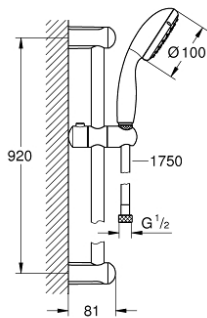

27 646 10E TEMPESTA 100 SHOWER RAIL SET 2 SPRAYS

PRODUCT DESCRIPTION

- Colour: chrome
- consisting of:
 - hand shower Tempesta 100 II (27 597)
 - shower rail, 900 mm (27 524)
 - shower hose Relaxaflex 1750 mm 1/2" x 1/2" (28 154)
 - 5.7 l/min flow limiter
 - GROHE DreamSpray - perfect spray pattern
 - GROHE LongLife finish
 - GROHE SpeedClean - effortless limescale removal
 - Inner WaterGuide - inner insulation for surface protection
 - ShockProof silicone ring prevents damages caused by shower falling
 - suitable for instantaneous heater

27 646 10E TEMPESTA 100 SHOWER RAIL SET 2 SPRAYS

SPARE PARTS, junij 2013 – now

- 1: Shower rail holder (Spare part-nr. 48098000)
- 2: Glide element (Spare part-nr. 48099000)
- 3: Dirt strainer (Spare part-nr. 0700200M)
- 4: Compensation disc (Spare part-nr. 48051000)*