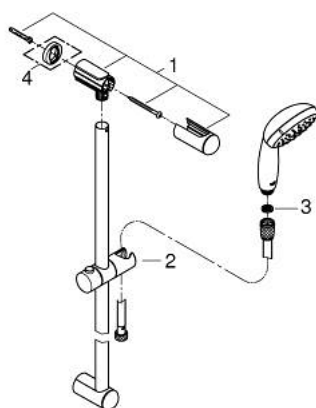

27 646 10E TEMPESTA 100 SHOWER RAIL SET 2 SPRAYS

PRODUCT DESCRIPTION

- Colour: chrome
- consisting of:
 - hand shower Tempesta 100 II (27 597)
 - shower rail, 900 mm (27 524)
 - shower hose Relaxaflex 1750 mm 1/2" x 1/2" (28 154)
 - 5.7 l/min flow limiter
 - GROHE DreamSpray - perfect spray pattern
 - GROHE LongLife finish
 - GROHE SpeedClean - effortless limescale removal
 - Inner WaterGuide - inner insulation for surface protection
 - ShockProof silicone ring prevents damages caused by shower falling
 - suitable for instantaneous heater

27 646 10E TEMPESTA 100 SHOWER RAIL SET 2 SPRAYS

SPARE PARTS, junij 2013 – now

- 1: Shower rail holder (Spare part-nr. 48098000)
- 2: Glide element (Spare part-nr. 48099000)
- 3: Dirt strainer (Spare part-nr. 0700200M)
- 4: Compensation disc (Spare part-nr. 48051000)*