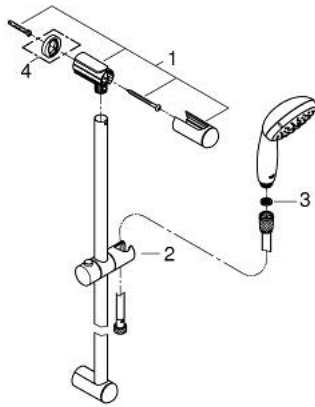

27 646 10E TEMPESTA 100 SHOWER RAIL SET 2 SPRAYS

PRODUCT DESCRIPTION

- Colour: chrome
- consisting of:
 - hand shower Tempesta 100 II (27 597)
 - shower rail, 900 mm (27 524)
 - shower hose Relaxaflex 1750 mm 1/2" x 1/2" (28 154)
 - GROHE EcoJoy 5.7 l/min flow limiter
 - GROHE DreamSpray - perfect spray pattern
 - GROHE LongLife finish
 - GROHE SpeedClean - effortless limescale removal
 - Inner WaterGuide - inner insulation for surface protection
 - ShockProof silicone ring prevents damages caused by shower falling
 - suitable for instantaneous heater

27 646 10E TEMPESTA 100 SHOWER RAIL SET 2 SPRAYS

SPARE PARTS, junij 2013 – now

- 1: Shower rail holder (Spare part-nr. 48098000)
- 2: Glide element (Spare part-nr. 48099000)
- 3: Dirt strainer (Spare part-nr. 0700200M)
- 4: Compensation disc (Spare part-nr. 48051000)*