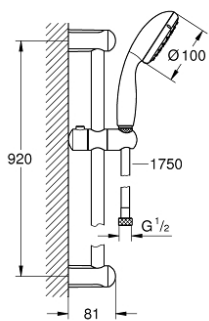

27 646 10E TEMPESTA 100 SHOWER RAIL SET 2 SPRAYS

PRODUCT DESCRIPTION

- Colour: chrome
- consisting of:
 - hand shower Tempesta 100 II (27 597)
 - shower rail, 900 mm (27 524)
 - shower hose Relaxaflex 1750 mm 1/2" x 1/2" (28 154)
 - GROHE EcoJoy 5.7 l/min flow limiter
 - GROHE DreamSpray - perfect spray pattern
 - GROHE LongLife finish
 - GROHE SpeedClean - effortless limescale removal
 - Inner WaterGuide - inner insulation for surface protection
 - ShockProof silicone ring prevents damages caused by shower falling
 - suitable for instantaneous heater

27 646 10E TEMPESTA 100 SHOWER RAIL SET 2 SPRAYS

SPARE PARTS, junij 2013 – now

- 1: Shower rail holder (Spare part-nr. 48098000)
- 2: Glide element (Spare part-nr. 48099000)
- 3: Dirt strainer (Spare part-nr. 0700200M)
- 4: Compensation disc (Spare part-nr. 48051000)*