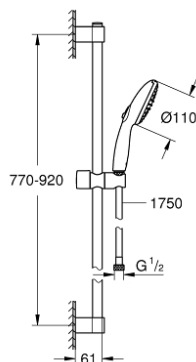

## 27 646 30E TEMPESTA 110 SHOWER RAIL SET 2 SPRAYS (RAIN, JET)

### PRODUCT DESCRIPTION

- Colour: chrome
- consisting of:
  - hand shower Tempesta 110 (27 597)
  - maximum flow rate (at 3 bar): 5.6 l/min
  - shower rail, 900 mm (27 524)
  - shower hose Relaxaflex 1750 mm 1/2" x 1/2" (28 154)
- GROHE SmartSwitch - easily rotate the dial to enjoy your preferred spray option
- GROHE DreamSpray - perfect spray pattern
- GROHE LongLife finish
- Flexible Installation - 1 adjustable bracket for existing drill holes
- adjustable rail holder (turn and glide shower holder)
- GROHE SpeedClean - effortless limescale removal
- Inner WaterGuide - inner insulation for surface protection
- ShockProof silicone ring prevents damages caused by shower falling
- min. recommended pressure 1.0 bar
- suitable for instantaneous heater
- professional edition

### SPARE PARTS, april 2020 – now

- 1: Shower rail holder (Spare part-nr. 48607000)
  - 2: Glide element (Spare part-nr. 48609000)
  - 3: Shower rail holder (Spare part-nr. 48608000)
  - 4: Dirt strainer (Spare part-nr. 0700200M)
  - 5: Compensation disc (Spare part-nr. 48543001)\*
- \* Optional accessories