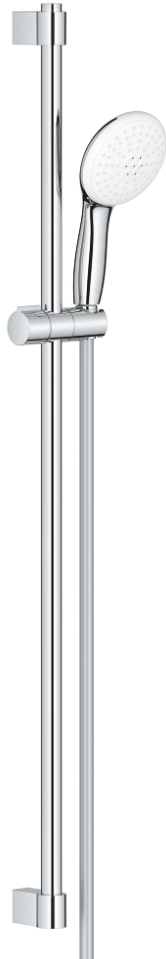

## 27 646 30E TEMPESTA 110 SHOWER RAIL SET 2 SPRAYS (RAIN, JET)

### PRODUCT DESCRIPTION

- Colour: chrome
- consisting of:
  - hand shower Tempesta 110 (27 597)
  - maximum flow rate (at 3 bar): 5.6 l/min
  - shower rail, 900 mm (27 524)
  - shower hose Relaxaflex 1750 mm 1/2" x 1/2" (28 154)
- GROHE SmartSwitch - easily rotate the dial to enjoy your preferred spray option
- GROHE DreamSpray - perfect spray pattern
- GROHE LongLife finish
- Flexible Installation - 1 adjustable bracket for existing drill holes
- adjustable rail holder (turn and glide shower holder)
- GROHE SpeedClean - effortless limescale removal
- Inner WaterGuide - inner insulation for surface protection
- ShockProof silicone ring prevents damages caused by shower falling
- min. recommended pressure 1.0 bar
- suitable for instantaneous heater
- professional edition

### SPARE PARTS, april 2020 – now

- 1: Shower rail holder (Spare part-nr. 48607000)
  - 2: Glide element (Spare part-nr. 48609000)
  - 3: Shower rail holder (Spare part-nr. 48608000)
  - 4: Dirt strainer (Spare part-nr. 0700200M)
  - 5: Compensation disc (Spare part-nr. 48543001)\*
- \* Optional accessories