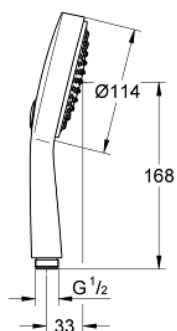

## 27 661 000 **POWER&SOUL COSMOPOLITAN 115 HAND SHOWER 2 SPRAYS**

### PRODUCT DESCRIPTION

- Colour: chrome
- spray patterns: GROHE Rain O<sup>2</sup>, Rain
- 9.5 l/min flow limiter
- GROHE DreamSpray - perfect spray pattern
- GROHE One-click showering spray selection via push of a button
- GROHE LongLife finish
- GROHE SpeedClean - effortless limescale removal
- Inner WaterGuide - inner insulation for surface protection
- universal mounting system, fitting all standard shower hoses
- suitable for instantaneous heater
- min. recommended pressure 1.0 bar

27 661 000 **POWER&SOUL COSMOPOLITAN 115 HAND SHOWER 2 SPRAYS**

**SPARE PARTS**, november 2011 – now

1: Dirt strainer (Spare part-nr. 0700200M)