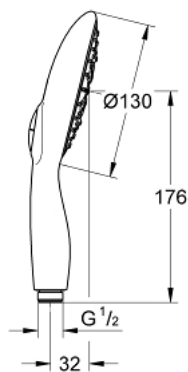

27 672 AL0 POWER&SOUL 130 HAND SHOWER 4+ SPRAYS

PRODUCT DESCRIPTION

- Colour: brushed hard graphite
- GROHE Rain O², Rain, Bokoma Spray, Jet
- GROHE DreamSpray - perfect spray pattern
- GROHE One-click showering spray selection via push of a button
- GROHE LongLife finish
- GROHE SpeedClean - effortless limescale removal
- Inner WaterGuide - inner insulation for surface protection
- universal mounting system, fitting all standard shower hoses
- suitable for instantaneous heater
- min. recommended pressure 1.0 bar

Pure Freude
an Wasser

27 672 AL0 **POWER&SOUL 130 HAND SHOWER 4+ SPRAYS**

SPARE PARTS, marec 2015 – now

1: Dirt strainer (Spare part-nr. 0700200M)