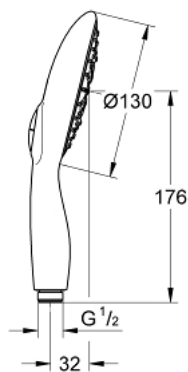

27 672 DA0 POWER&SOUL 130 HAND SHOWER 4+ SPRAYS

PRODUCT DESCRIPTION

- Colour: warm sunset
- GROHE Rain O², Rain, Bokoma Spray, Jet
- GROHE DreamSpray - perfect spray pattern
- GROHE One-click showering spray selection via push of a button
- GROHE LongLife finish
- GROHE SpeedClean - effortless limescale removal
- Inner WaterGuide - inner insulation for surface protection
- universal mounting system, fitting all standard shower hoses
- suitable for instantaneous heater
- min. recommended pressure 1.0 bar

27 672 DA0 **POWER&SOUL 130 HAND SHOWER 4+ SPRAYS**

SPARE PARTS, marec 2015 – now

1: Dirt strainer (Spare part-nr. 0700200M)