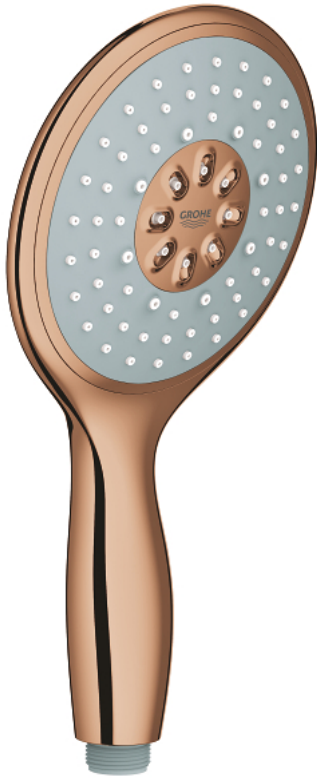

27 672 DA0 POWER&SOUL 130 HAND SHOWER 4+ SPRAYS

PRODUCT DESCRIPTION

- Colour: warm sunset
- GROHE Rain O², Rain, Bokoma Spray, Jet
- GROHE DreamSpray - perfect spray pattern
- GROHE One-click showering spray selection via push of a button
- GROHE LongLife finish
- GROHE SpeedClean - effortless limescale removal
- Inner WaterGuide - inner insulation for surface protection
- universal mounting system, fitting all standard shower hoses
- suitable for instantaneous heater
- min. recommended pressure 1.0 bar

27 672 DA0 **POWER&SOUL 130 HAND SHOWER 4+ SPRAYS**

SPARE PARTS, marec 2015 – now

1: Dirt strainer (Spare part-nr. 0700200M)