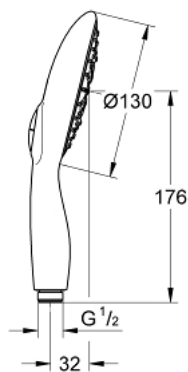

27 672 GL0 POWER&SOUL 130 HAND SHOWER 4+ SPRAYS

PRODUCT DESCRIPTION

- Colour: cool sunrise
- GROHE Rain O², Rain, Bokoma Spray, Jet
- GROHE DreamSpray - perfect spray pattern
- GROHE One-click showering spray selection via push of a button
- GROHE LongLife finish
- GROHE SpeedClean - effortless limescale removal
- Inner WaterGuide - inner insulation for surface protection
- universal mounting system, fitting all standard shower hoses
- suitable for instantaneous heater
- min. recommended pressure 1.0 bar

27 672 GL0 **POWER&SOUL 130 HAND SHOWER 4+ SPRAYS**

SPARE PARTS, marec 2015 – now

1: Dirt strainer (Spare part-nr. 0700200M)